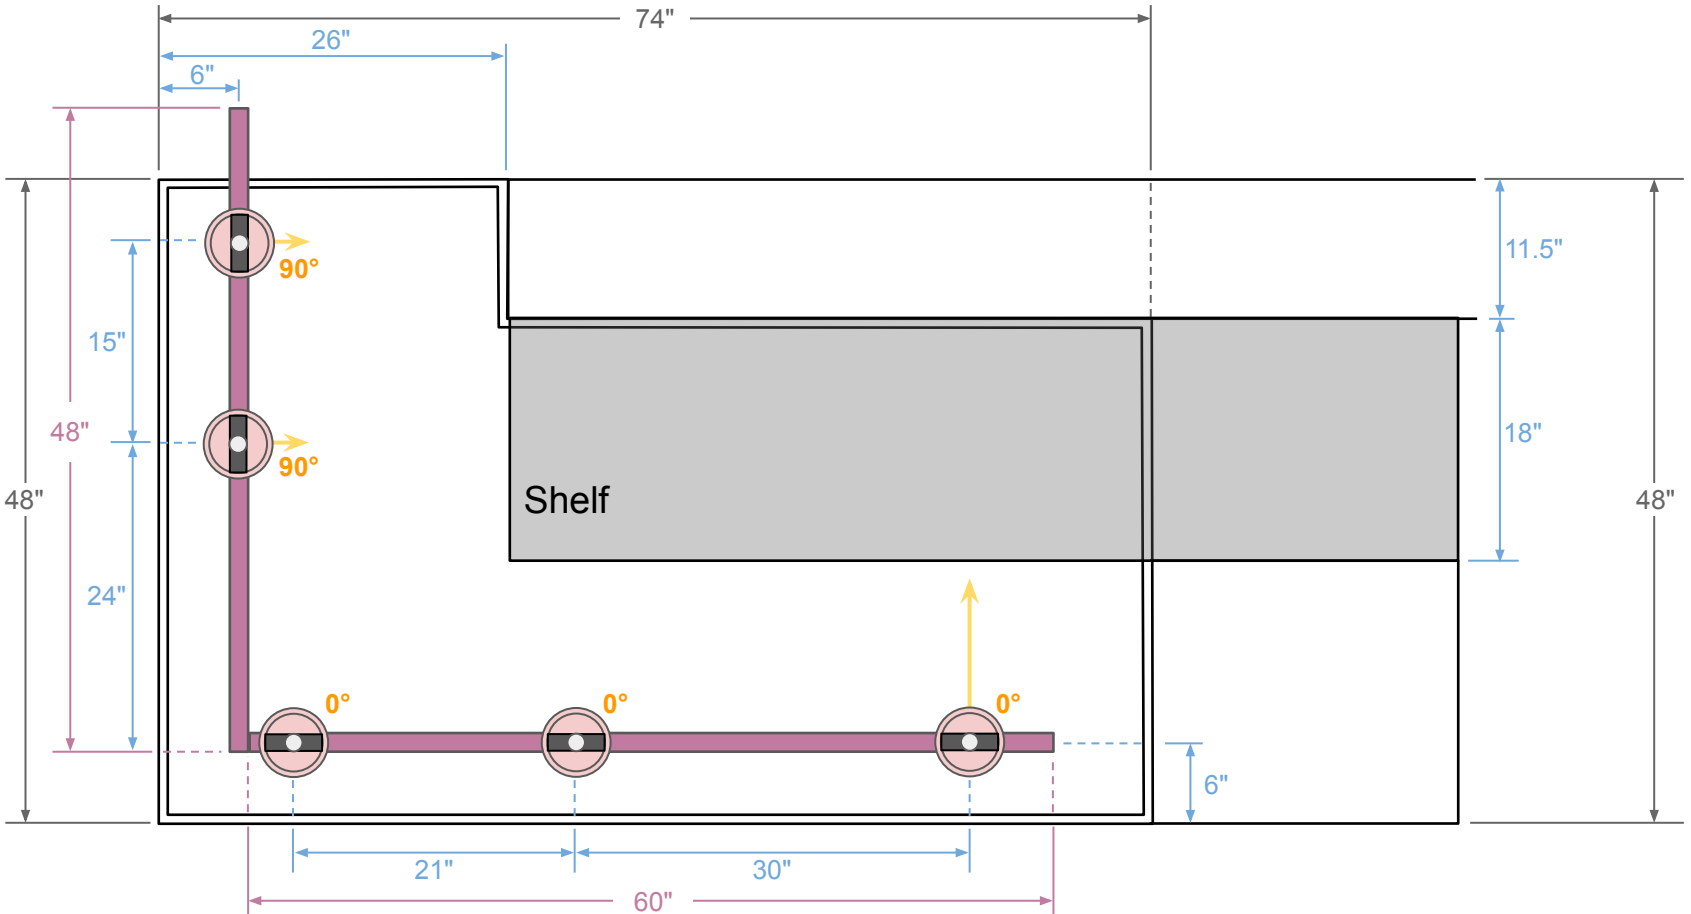

House of Fins Showroom Display

Prepared by - JW
Review by - PL, EO
Revised on - Jul. 24, 2023 (x3)

House of Fins Showroom Display [Result]

Tank Dim. - 48" L x 74" W x 14" H

House of Fins Showroom Display Lighting Layout, Top View

Total Fixture-  W500N (5x)

House of Fins Showroom Display Light Angle, Side View

Total Fixture-  W500N (5x)

House of Fins Showroom Display

Part No.	Description	QTY
KSW500N-TB-WH-TEX-PSX-US	W500N TB, 175W, 35D, White, 2 Circuit, DMX Control	5
233-101	4ft, 120V, 2 Circuit w/ DataBus, White	1
233-201	8ft, 120V, 2 Circuit w/ DataBus, White	1
553-2-1209-6	L-Coupler w/ DataBus outside, White	1
553-2-1201-6	Live End, 2 Circuit w/ DataBus, Right, White	1
553-2-1202-6	Live End, 2 Circuit w/ DataBus, Left, White	1
KSUSCB1	Kessil Signal Converter Box	1
KSASC02	Kessil Spectral Controller X	1
KSL-XLR5-EUTRAC-10-WH	10' XLR5 DMX Cable, White	1