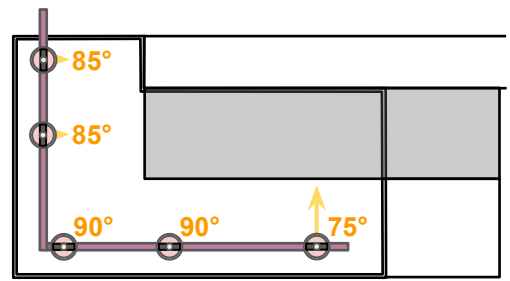

House of Fins Showroom Display

Prepared by - JW
Review by - PL, EO
Revised on - Jul. 24, 2023 (x3)

House of Fins Showroom Display [Result]

Tank Dim. - 48" L x 74" W x 14" H

House of Fins Showroom Display Lighting Layout, Top View

Total Fixture-  W500N (5x)

House of Fins Showroom Display Light Angle, Side View

Total Fixture-  W500N (5x)

House of Fins Showroom Display

Part No.	Description	QTY
KSW500N-TB-WH-TEX-PSX-US	W500N TB, 175W, 35D, White, 2 Circuit, DMX Control	5
233-101	4ft, 120V, 2 Circuit w/ DataBus, White	1
233-201	8ft, 120V, 2 Circuit w/ DataBus, White	1
553-2-1209-6	L-Coupler w/ DataBus outside, White	1
553-2-1201-6	Live End, 2 Circuit w/ DataBus, Right, White	1
553-2-1202-6	Live End, 2 Circuit w/ DataBus, Left, White	1
KSUSCB1	Kessil Signal Converter Box	1
KSASC02	Kessil Spectral Controller X	1
KSL-XLR5-EUTRAC-10-WH	10' XLR5 DMX Cable, White	1