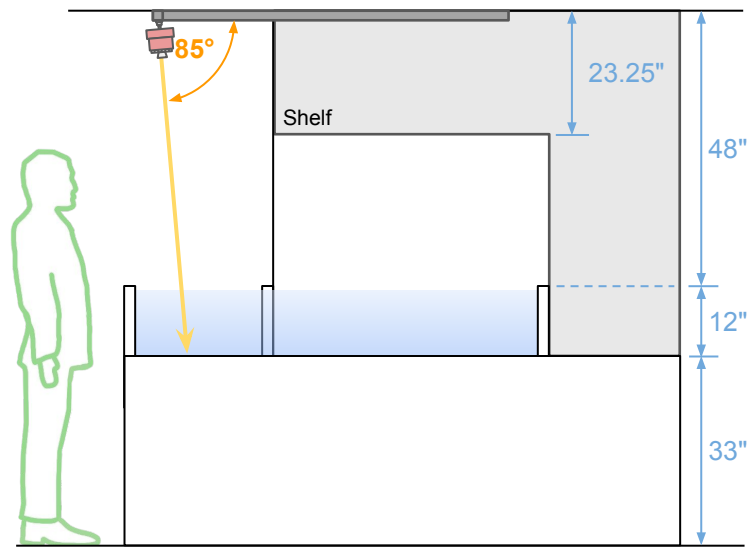

House of Fins Showroom Display

Prepared by - JW
Review by - PL, EO
Revised on - Jul. 24, 2023 (x3)

House of Fins Showroom Display [Result]

Tank Dim. - 48" L x 74" W x 14" H

House of Fins Showroom Display Lighting Layout, Top View

Total Fixture-  W500N (5x)

House of Fins Showroom Display Light Angle, Side View

Total Fixture-  W500N (5x)

House of Fins Showroom Display

Part No.	Description	QTY
KSW500N-TB-WH-TEX-PSX-US	W500N TB, 175W, 35D, White, 2 Circuit, DMX Control	5
233-101	4ft, 120V, 2 Circuit w/ DataBus, White	1
233-201	8ft, 120V, 2 Circuit w/ DataBus, White	1
553-2-1209-6	L-Coupler w/ DataBus outside, White	1
553-2-1201-6	Live End, 2 Circuit w/ DataBus, Right, White	1
553-2-1202-6	Live End, 2 Circuit w/ DataBus, Left, White	1
KSUSCB1	Kessil Signal Converter Box	1
KSASC02	Kessil Spectral Controller X	1
KSL-XLR5-EUTRAC-10-WH	10' XLR5 DMX Cable, White	1