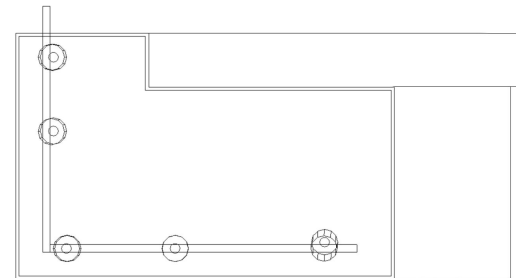

House of Fins Showroom Display

Prepared by - JW
Review by - PL, EO
Revised on - Jul. 24, 2023 (x3)

House of Fins Showroom Display [Result]

Tank Dim. - 48" L x 74" W x 14" H

House of Fins Showroom Display Lighting Layout, Top View

Total Fixture-  W500N (5x)

House of Fins Showroom Display Light Angle, Side View

Total Fixture-  W500N (5x)

House of Fins Showroom Display

Part No.	Description	QTY
KSW500N-TB-WH-TEX-PSX-US	W500N TB, 175W, 35D, White, 2 Circuit, DMX Control	5
233-101	4ft, 120V, 2 Circuit w/ DataBus, White	1
233-201	8ft, 120V, 2 Circuit w/ DataBus, White	1
553-2-1209-6	L-Coupler w/ DataBus outside, White	1
553-2-1201-6	Live End, 2 Circuit w/ DataBus, Right, White	1
553-2-1202-6	Live End, 2 Circuit w/ DataBus, Left, White	1
KSUSCB1	Kessil Signal Converter Box	1
KSASC02	Kessil Spectral Controller X	1
KSL-XLR5-EUTRAC-10-WH	10' XLR5 DMX Cable, White	1