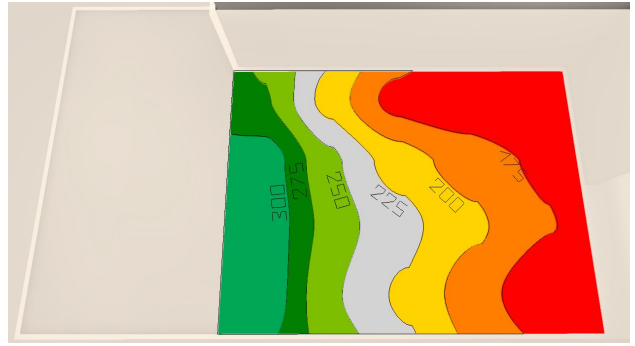

House of Fins Showroom Display

Prepared by - JW
Review by - PL, EO
Revised on - Jul. 24, 2023 (x3)

House of Fins Showroom Display [Result]

Tank Dim. - 48" L x 74" W x 14" H

House of Fins Showroom Display Lighting Layout, Top View

Total Fixture-  W500N (5x)

House of Fins Showroom Display Light Angle, Side View

Total Fixture-  W500N (5x)

House of Fins Showroom Display

Part No.	Description	QTY
KSW500N-TB-WH-TEX-PSX-US	W500N TB, 175W, 35D, White, 2 Circuit, DMX Control	5
233-101	4ft, 120V, 2 Circuit w/ DataBus, White	1
233-201	8ft, 120V, 2 Circuit w/ DataBus, White	1
553-2-1209-6	L-Coupler w/ DataBus outside, White	1
553-2-1201-6	Live End, 2 Circuit w/ DataBus, Right, White	1
553-2-1202-6	Live End, 2 Circuit w/ DataBus, Left, White	1
KSUSCB1	Kessil Signal Converter Box	1
KSASC02	Kessil Spectral Controller X	1
KSL-XLR5-EUTRAC-10-WH	10' XLR5 DMX Cable, White	1