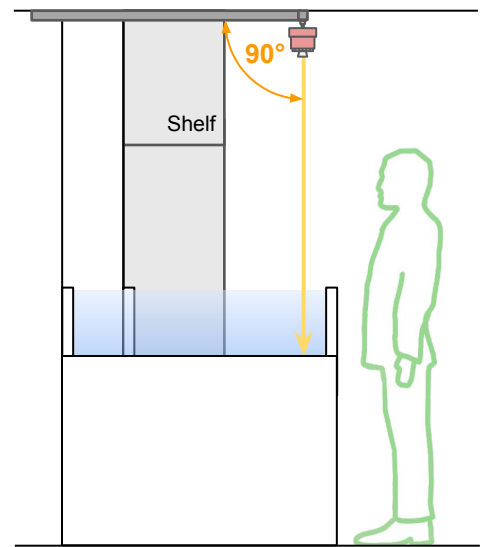

House of Fins Showroom Display

Prepared by - JW
Review by - PL, EO
Revised on - Jul. 24, 2023 (x3)

House of Fins Showroom Display [Result]

Tank Dim. - 48" L x 74" W x 14" H

House of Fins Showroom Display Lighting Layout, Top View

Total Fixture-  W500N (5x)

House of Fins Showroom Display Light Angle, Side View

Total Fixture-  W500N (5x)

House of Fins Showroom Display

Part No.	Description	QTY
KSW500N-TB-WH-TEX-PSX-US	W500N TB, 175W, 35D, White, 2 Circuit, DMX Control	5
233-101	4ft, 120V, 2 Circuit w/ DataBus, White	1
233-201	8ft, 120V, 2 Circuit w/ DataBus, White	1
553-2-1209-6	L-Coupler w/ DataBus outside, White	1
553-2-1201-6	Live End, 2 Circuit w/ DataBus, Right, White	1
553-2-1202-6	Live End, 2 Circuit w/ DataBus, Left, White	1
KSUSCB1	Kessil Signal Converter Box	1
KSASC02	Kessil Spectral Controller X	1
KSL-XLR5-EUTRAC-10-WH	10' XLR5 DMX Cable, White	1