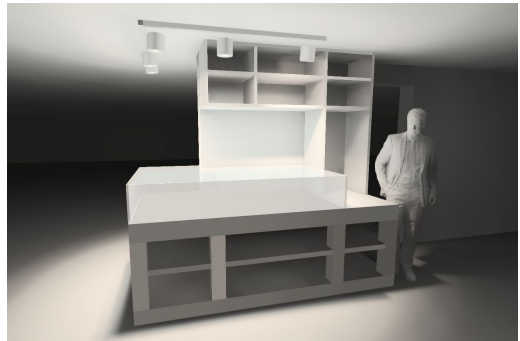

House of Fins Showroom Display

Prepared by - JW
Review by - PL, EO
Revised on - Jul. 24, 2023 (x3)

House of Fins Showroom Display [Result]

Tank Dim. - 48" L x 74" W x 14" H

House of Fins Showroom Display Lighting Layout, Top View

Total Fixture-  W500N (5x)

House of Fins Showroom Display Light Angle, Side View

Total Fixture-  W500N (5x)

House of Fins Showroom Display

Part No.	Description	QTY
KSW500N-TB-WH-TEX-PSX-US	W500N TB, 175W, 35D, White, 2 Circuit, DMX Control	5
233-101	4ft, 120V, 2 Circuit w/ DataBus, White	1
233-201	8ft, 120V, 2 Circuit w/ DataBus, White	1
553-2-1209-6	L-Coupler w/ DataBus outside, White	1
553-2-1201-6	Live End, 2 Circuit w/ DataBus, Right, White	1
553-2-1202-6	Live End, 2 Circuit w/ DataBus, Left, White	1
KSUSCB1	Kessil Signal Converter Box	1
KSASC02	Kessil Spectral Controller X	1
KSL-XLR5-EUTRAC-10-WH	10' XLR5 DMX Cable, White	1