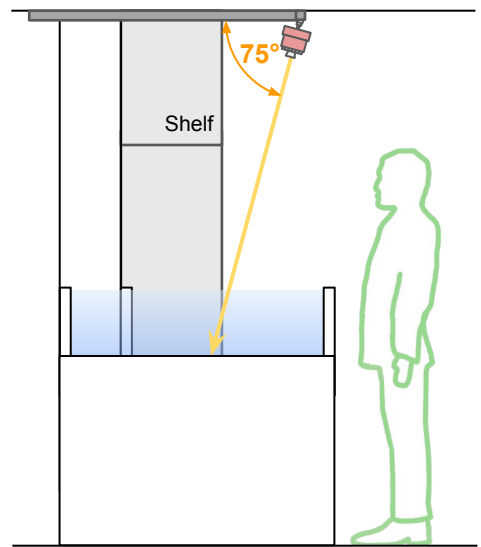

House of Fins Showroom Display

Prepared by - JW
Review by - PL, EO
Revised on - Jul. 24, 2023 (x3)

House of Fins Showroom Display [Result]

Tank Dim. - 48" L x 74" W x 14" H

House of Fins Showroom Display Lighting Layout, Top View

Total Fixture-  W500N (5x)

House of Fins Showroom Display Light Angle, Side View

Total Fixture-  W500N (5x)

House of Fins Showroom Display

Part No.	Description	QTY
KSW500N-TB-WH-TEX-PSX-US	W500N TB, 175W, 35D, White, 2 Circuit, DMX Control	5
233-101	4ft, 120V, 2 Circuit w/ DataBus, White	1
233-201	8ft, 120V, 2 Circuit w/ DataBus, White	1
553-2-1209-6	L-Coupler w/ DataBus outside, White	1
553-2-1201-6	Live End, 2 Circuit w/ DataBus, Right, White	1
553-2-1202-6	Live End, 2 Circuit w/ DataBus, Left, White	1
KSUSCB1	Kessil Signal Converter Box	1
KSASC02	Kessil Spectral Controller X	1
KSL-XLR5-EUTRAC-10-WH	10' XLR5 DMX Cable, White	1