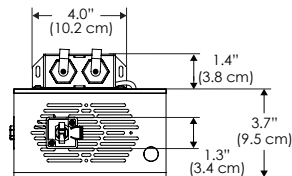

PS Power Supply
PSX Power Supply w/ DMX (compatible with TEX / CLP mount)

Plug/Connection

US US 120V
EU EU 220V
277 US 277V (only with CLP + PSX)

SPECIFICATIONS

Beam Angle	15°
Spectrum Type	AMZ : Plant Flourish & Growth TB : Coral Health & Growth
Control	Intensity (0% - 100%), CCT
LED Source	DiCon Dense Matrix LED
Power Draw	175W Max
AC Input Voltage	100 - 277V AC, 60Hz
Cooling	Fan Cooled
Operating Temperature	32 - 104°F (0 - 40°C)
Fixture Weight	3.6lb (~1.6kg)
Power Supply Weight	1.2lb (~0.5kg)

MECHANICAL FIGURES

W500S

W500S-TG

W500S-TEX

W500S-CLP

Power Supply
100-240V

Power Supply
100-277V

PHOTOMETRIC DATA

AMZ

Distance		8' [~2.4 m]	12' [~3.7 m]	15' [~4.6 m]
@4000K	fc	655	316	204
	lux	7048	3404	2195
@6500K	fc	656	317	204
	lux	7059	3409	2199
Beam Diameter		Ø 2.5' [0.8 m]	Ø 3.8' [1.2 m]	Ø 4.7' [1.4 m]

TB

Distance		8' [~2.4 m]	12' [~3.7 m]	15' [~4.6 m]
@10000K	fc	275	128	80
	lux	2957	1376	866
@20000K	fc	473	217	139
	lux	5049	2333	1491
Beam Diameter		Ø 2.4' [0.7 m]	Ø 3.6' [1.1 m]	Ø 4.5' [1.4 m]