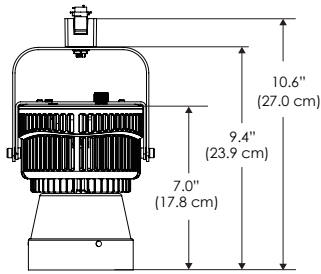

PS Power Supply
PSX Power Supply w/ DMX (compatible with TEX / CLP mount)

Plug/Connection

US US 120V
EU EU 220V
277 US 277V (only with CLP + PSX)

SPECIFICATIONS

Beam Angle	15°
Spectrum Type	AMZ : Plant Flourish & Growth TB : Coral Health & Growth
Control	Intensity (0% - 100%), CCT
LED Source	DiCon Dense Matrix LED
Power Draw	175W Max
AC Input Voltage	100 - 277V AC, 60Hz
Cooling	Fan Cooled
Operating Temperature	32 - 104°F (0 - 40°C)
Fixture Weight	3.6lb (~1.6kg)
Power Supply Weight	1.2lb (~0.5kg)

MECHANICAL FIGURES

W500S

W500S-TG

W500S-TEX

W500S-CLP

Power Supply
100-240V

Power Supply
100-277V

PHOTOMETRIC DATA

AMZ

Distance		8' [~2.4 m]	12' [~3.7 m]	15' [~4.6 m]
@4000K	fc	655	316	204
	lux	7048	3404	2195
@6500K	fc	656	317	204
	lux	7059	3409	2199
Beam Diameter		Ø 2.5' [0.8 m]	Ø 3.8' [1.2 m]	Ø 4.7' [1.4 m]

TB

Distance		8' [~2.4 m]	12' [~3.7 m]	15' [~4.6 m]
@10000K	fc	275	128	80
	lux	2957	1376	866
@20000K	fc	473	217	139
	lux	5049	2333	1491
Beam Diameter		Ø 2.4' [0.7 m]	Ø 3.6' [1.1 m]	Ø 4.5' [1.4 m]