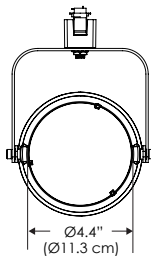

PS Power Supply
PSX Power Supply w/ DMX (compatible with TEX / CLP mount)

Plug/Connection

US US 120V
EU EU 220V
277 US 277V (only with CLP + PSX)

SPECIFICATIONS

Beam Angle	15°
Spectrum Type	AMZ : Plant Flourish & Growth TB : Coral Health & Growth
Control	Intensity (0% - 100%), CCT
LED Source	DiCon Dense Matrix LED
Power Draw	175W Max
AC Input Voltage	100 - 277V AC, 60Hz
Cooling	Fan Cooled
Operating Temperature	32 - 104°F (0 - 40°C)
Fixture Weight	3.6lb (~1.6kg)
Power Supply Weight	1.2lb (~0.5kg)

MECHANICAL FIGURES

W500S

W500S-TG

W500S-TEX

W500S-CLP

Power Supply
100-240V

Power Supply
100-277V

PHOTOMETRIC DATA

AMZ

Distance		8' [~2.4 m]	12' [~3.7 m]	15' [~4.6 m]
@4000K	fc	655	316	204
	lux	7048	3404	2195
@6500K	fc	656	317	204
	lux	7059	3409	2199
Beam Diameter		Ø 2.5' [0.8 m]	Ø 3.8' [1.2 m]	Ø 4.7' [1.4 m]

TB

Distance		8' [~2.4 m]	12' [~3.7 m]	15' [~4.6 m]
@10000K	fc	275	128	80
	lux	2957	1376	866
@20000K	fc	473	217	139
	lux	5049	2333	1491
Beam Diameter		Ø 2.4' [0.7 m]	Ø 3.6' [1.1 m]	Ø 4.5' [1.4 m]