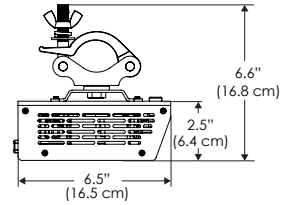

PS Power Supply
PSX Power Supply w/ DMX (compatible with TEX / CLP mount)

Plug/Connection

US US 120V
EU EU 220V
277 US 277V (only with CLP + PSX)

SPECIFICATIONS

Beam Angle	15°
Spectrum Type	AMZ : Plant Flourish & Growth TB : Coral Health & Growth
Control	Intensity (0% - 100%), CCT
LED Source	DiCon Dense Matrix LED
Power Draw	175W Max
AC Input Voltage	100 - 277V AC, 60Hz
Cooling	Fan Cooled
Operating Temperature	32 - 104°F (0 - 40°C)
Fixture Weight	3.6lb (~1.6kg)
Power Supply Weight	1.2lb (~0.5kg)

MECHANICAL FIGURES

W500S

W500S-TG

W500S-TEX

W500S-CLP

Power Supply
100-240V

Power Supply
100-277V

PHOTOMETRIC DATA

AMZ

Distance		8' [~2.4 m]	12' [~3.7 m]	15' [~4.6 m]
@4000K	fc	655	316	204
	lux	7048	3404	2195
@6500K	fc	656	317	204
	lux	7059	3409	2199
Beam Diameter		Ø 2.5' [0.8 m]	Ø 3.8' [1.2 m]	Ø 4.7' [1.4 m]

TB

Distance		8' [~2.4 m]	12' [~3.7 m]	15' [~4.6 m]
@10000K	fc	275	128	80
	lux	2957	1376	866
@20000K	fc	473	217	139
	lux	5049	2333	1491
Beam Diameter		Ø 2.4' [0.7 m]	Ø 3.6' [1.1 m]	Ø 4.5' [1.4 m]