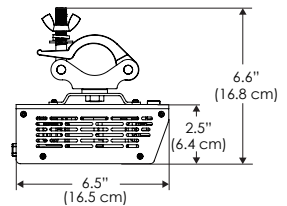

PS Power Supply
PSX Power Supply w/ DMX (compatible with TEX / CLP mount)

Plug/Connection

US US 120V
EU EU 220V
277 US 277V (only with CLP + PSX)

SPECIFICATIONS

Beam Angle	15°
Spectrum Type	AMZ : Plant Flourish & Growth TB : Coral Health & Growth
Control	Intensity (0% - 100%), CCT
LED Source	DiCon Dense Matrix LED
Power Draw	175W Max
AC Input Voltage	100 - 277V AC, 60Hz
Cooling	Fan Cooled
Operating Temperature	32 - 104°F (0 - 40°C)
Fixture Weight	3.6lb (~1.6kg)
Power Supply Weight	1.2lb (~0.5kg)

MECHANICAL FIGURES

W500S

W500S-TG

W500S-TEX

W500S-CLP

Power Supply
100-240V

Power Supply
100-277V

PHOTOMETRIC DATA

AMZ

Distance		8' [~2.4 m]	12' [~3.7 m]	15' [~4.6 m]
@4000K	fc	655	316	204
	lux	7048	3404	2195
@6500K	fc	656	317	204
	lux	7059	3409	2199
Beam Diameter		Ø 2.5' [0.8 m]	Ø 3.8' [1.2 m]	Ø 4.7' [1.4 m]

TB

Distance		8' [~2.4 m]	12' [~3.7 m]	15' [~4.6 m]
@10000K	fc	275	128	80
	lux	2957	1376	866
@20000K	fc	473	217	139
	lux	5049	2333	1491
Beam Diameter		Ø 2.4' [0.7 m]	Ø 3.6' [1.1 m]	Ø 4.5' [1.4 m]