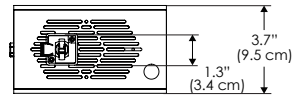

MECHANICAL FIGURES

W500S

W500S-TG

W500S-TEX

W500S-CLP

Power Supply
100-240V

Power Supply
100-277V

PHOTOMETRIC DATA

AMZ

Distance		8' [~2.4 m]	12' [~3.7 m]	15' [~4.6 m]
@4000K	fc	655	316	204
	lux	7048	3404	2195
@6500K	fc	656	317	204
	lux	7059	3409	2199
Beam Diameter		Ø 2.5' [0.8 m]	Ø 3.8' [1.2 m]	Ø 4.7' [1.4 m]

TB

Distance		8' [~2.4 m]	12' [~3.7 m]	15' [~4.6 m]
@10000K	fc	275	128	80
	lux	2957	1376	866
@20000K	fc	473	217	139
	lux	5049	2333	1491
Beam Diameter		Ø 2.4' [0.7 m]	Ø 3.6' [1.1 m]	Ø 4.5' [1.4 m]