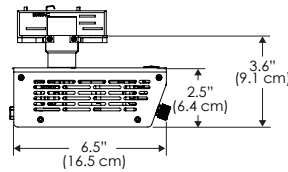

MECHANICAL FIGURES

W500S

W500S-TG

W500S-TEX

W500S-CLP

Power Supply
100-240V

Power Supply
100-277V

PHOTOMETRIC DATA

AMZ

Distance		8' [~2.4 m]	12' [~3.7 m]	15' [~4.6 m]
@4000K	fc	655	316	204
	lux	7048	3404	2195
@6500K	fc	656	317	204
	lux	7059	3409	2199
Beam Diameter		Ø 2.5' [0.8 m]	Ø 3.8' [1.2 m]	Ø 4.7' [1.4 m]

TB

Distance		8' [~2.4 m]	12' [~3.7 m]	15' [~4.6 m]
@10000K	fc	275	128	80
	lux	2957	1376	866
@20000K	fc	473	217	139
	lux	5049	2333	1491
Beam Diameter		Ø 2.4' [0.7 m]	Ø 3.6' [1.1 m]	Ø 4.5' [1.4 m]