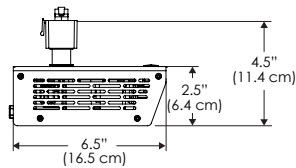

MECHANICAL FIGURES

W500S

W500S-TG

W500S-TEX

W500S-CLP

Power Supply
100-240V

Power Supply
100-277V

PHOTOMETRIC DATA

AMZ

Distance		8' [~2.4 m]	12' [~3.7 m]	15' [~4.6 m]
@4000K	fc	655	316	204
	lux	7048	3404	2195
@6500K	fc	656	317	204
	lux	7059	3409	2199
Beam Diameter		Ø 2.5' [0.8 m]	Ø 3.8' [1.2 m]	Ø 4.7' [1.4 m]

TB

Distance		8' [~2.4 m]	12' [~3.7 m]	15' [~4.6 m]
@10000K	fc	275	128	80
	lux	2957	1376	866
@20000K	fc	473	217	139
	lux	5049	2333	1491
Beam Diameter		Ø 2.4' [0.7 m]	Ø 3.6' [1.1 m]	Ø 4.5' [1.4 m]