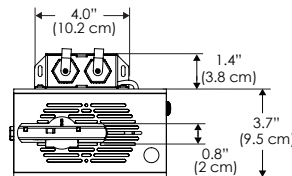

PS Power Supply
PSX Power Supply w/ DMX (compatible with TEX / CLP mount)

Plug/Connection

US US 120V
EU EU 220V
277 US 277V (only with CLP + PSX)

SPECIFICATIONS

Beam Angle	15°
Spectrum Type	AMZ : Plant Flourish & Growth TB : Coral Health & Growth
Control	Intensity (0% - 100%), CCT
LED Source	DiCon Dense Matrix LED
Power Draw	175W Max
AC Input Voltage	100 - 277V AC, 60Hz
Cooling	Fan Cooled
Operating Temperature	32 - 104°F (0 - 40°C)
Fixture Weight	3.6lb (~1.6kg)
Power Supply Weight	1.2lb (~0.5kg)

MECHANICAL FIGURES

W500S

W500S-TG

W500S-TEX

W500S-CLP

Power Supply
100-240V

Power Supply
100-277V

PHOTOMETRIC DATA

AMZ

Distance		8' [~2.4 m]	12' [~3.7 m]	15' [~4.6 m]
@4000K	fc	655	316	204
	lux	7048	3404	2195
@6500K	fc	656	317	204
	lux	7059	3409	2199
Beam Diameter		Ø 2.5' [0.8 m]	Ø 3.8' [1.2 m]	Ø 4.7' [1.4 m]

TB

Distance		8' [~2.4 m]	12' [~3.7 m]	15' [~4.6 m]
@10000K	fc	275	128	80
	lux	2957	1376	866
@20000K	fc	473	217	139
	lux	5049	2333	1491
Beam Diameter		Ø 2.4' [0.7 m]	Ø 3.6' [1.1 m]	Ø 4.5' [1.4 m]