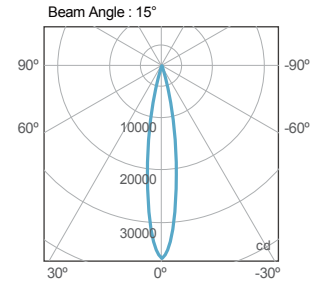

MECHANICAL FIGURES

W500S

W500S-TG

W500S-TEX

W500S-CLP

Power Supply
100-240V

Power Supply
100-277V

PHOTOMETRIC DATA

AMZ

Distance		8' [~2.4 m]	12' [~3.7 m]	15' [~4.6 m]
@4000K	fc	655	316	204
	lux	7048	3404	2195
@6500K	fc	656	317	204
	lux	7059	3409	2199
Beam Diameter		Ø 2.5' [0.8 m]	Ø 3.8' [1.2 m]	Ø 4.7' [1.4 m]

TB

Distance		8' [~2.4 m]	12' [~3.7 m]	15' [~4.6 m]
@10000K	fc	275	128	80
	lux	2957	1376	866
@20000K	fc	473	217	139
	lux	5049	2333	1491
Beam Diameter		Ø 2.4' [0.7 m]	Ø 3.6' [1.1 m]	Ø 4.5' [1.4 m]