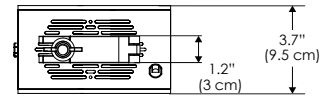

MECHANICAL FIGURES

W500S

W500S-TG

W500S-TEX

W500S-CLP

Power Supply
100-240V

Power Supply
100-277V

PHOTOMETRIC DATA

AMZ

Distance		8' [~2.4 m]	12' [~3.7 m]	15' [~4.6 m]
@4000K	fc	655	316	204
	lux	7048	3404	2195
@6500K	fc	656	317	204
	lux	7059	3409	2199
Beam Diameter		Ø 2.5' [0.8 m]	Ø 3.8' [1.2 m]	Ø 4.7' [1.4 m]

TB

Distance		8' [~2.4 m]	12' [~3.7 m]	15' [~4.6 m]
@10000K	fc	275	128	80
	lux	2957	1376	866
@20000K	fc	473	217	139
	lux	5049	2333	1491
Beam Diameter		Ø 2.4' [0.7 m]	Ø 3.6' [1.1 m]	Ø 4.5' [1.4 m]