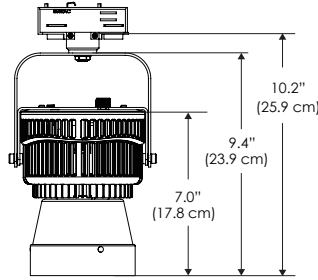

PS Power Supply
PSX Power Supply w/ DMX (compatible with TEX / CLP mount)

Plug/Connection

US US 120V
EU EU 220V
277 US 277V (only with CLP + PSX)

SPECIFICATIONS

Beam Angle	15°
Spectrum Type	AMZ : Plant Flourish & Growth TB : Coral Health & Growth
Control	Intensity (0% - 100%), CCT
LED Source	DiCon Dense Matrix LED
Power Draw	175W Max
AC Input Voltage	100 - 277V AC, 60Hz
Cooling	Fan Cooled
Operating Temperature	32 - 104°F (0 - 40°C)
Fixture Weight	3.6lb (~1.6kg)
Power Supply Weight	1.2lb (~0.5kg)

MECHANICAL FIGURES

W500S

W500S-TG

W500S-TEX

W500S-CLP

Power Supply
100-240V

Power Supply
100-277V

PHOTOMETRIC DATA

AMZ

Distance		8' [~2.4 m]	12' [~3.7 m]	15' [~4.6 m]
@4000K	fc	655	316	204
	lux	7048	3404	2195
@6500K	fc	656	317	204
	lux	7059	3409	2199
Beam Diameter		Ø 2.5' [0.8 m]	Ø 3.8' [1.2 m]	Ø 4.7' [1.4 m]

TB

Distance		8' [~2.4 m]	12' [~3.7 m]	15' [~4.6 m]
@10000K	fc	275	128	80
	lux	2957	1376	866
@20000K	fc	473	217	139
	lux	5049	2333	1491
Beam Diameter		Ø 2.4' [0.7 m]	Ø 3.6' [1.1 m]	Ø 4.5' [1.4 m]