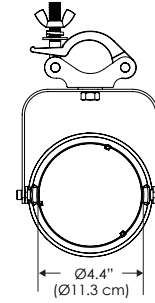

PS Power Supply
PSX Power Supply w/ DMX (compatible with TEX / CLP mount)

Plug/Connection

US US 120V
EU EU 220V
277 US 277V (only with CLP + PSX)

SPECIFICATIONS

Beam Angle	15°
Spectrum Type	AMZ : Plant Flourish & Growth TB : Coral Health & Growth
Control	Intensity (0% - 100%), CCT
LED Source	DiCon Dense Matrix LED
Power Draw	175W Max
AC Input Voltage	100 - 277V AC, 60Hz
Cooling	Fan Cooled
Operating Temperature	32 - 104°F (0 - 40°C)
Fixture Weight	3.6lb (~1.6kg)
Power Supply Weight	1.2lb (~0.5kg)

MECHANICAL FIGURES

W500S

W500S-TG

W500S-TEX

W500S-CLP

Power Supply
100-240V

Power Supply
100-277V

PHOTOMETRIC DATA

AMZ

Distance		8' [~2.4 m]	12' [~3.7 m]	15' [~4.6 m]
@4000K	fc	655	316	204
	lux	7048	3404	2195
@6500K	fc	656	317	204
	lux	7059	3409	2199
Beam Diameter		Ø 2.5' [0.8 m]	Ø 3.8' [1.2 m]	Ø 4.7' [1.4 m]

TB

Distance		8' [~2.4 m]	12' [~3.7 m]	15' [~4.6 m]
@10000K	fc	275	128	80
	lux	2957	1376	866
@20000K	fc	473	217	139
	lux	5049	2333	1491
Beam Diameter		Ø 2.4' [0.7 m]	Ø 3.6' [1.1 m]	Ø 4.5' [1.4 m]