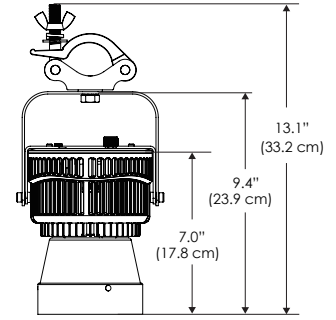

PS Power Supply
PSX Power Supply w/ DMX (compatible with TEX / CLP mount)

Plug/Connection

US US 120V
EU EU 220V
277 US 277V (only with CLP + PSX)

SPECIFICATIONS

Beam Angle	15°
Spectrum Type	AMZ : Plant Flourish & Growth TB : Coral Health & Growth
Control	Intensity (0% - 100%), CCT
LED Source	DiCon Dense Matrix LED
Power Draw	175W Max
AC Input Voltage	100 - 277V AC, 60Hz
Cooling	Fan Cooled
Operating Temperature	32 - 104°F (0 - 40°C)
Fixture Weight	3.6lb (~1.6kg)
Power Supply Weight	1.2lb (~0.5kg)

MECHANICAL FIGURES

W500S

W500S-TG

W500S-TEX

W500S-CLP

Power Supply
100-240V

Power Supply
100-277V

PHOTOMETRIC DATA

AMZ

Distance		8' [~2.4 m]	12' [~3.7 m]	15' [~4.6 m]
@4000K	fc	655	316	204
	lux	7048	3404	2195
@6500K	fc	656	317	204
	lux	7059	3409	2199
Beam Diameter		Ø 2.5' [0.8 m]	Ø 3.8' [1.2 m]	Ø 4.7' [1.4 m]

TB

Distance		8' [~2.4 m]	12' [~3.7 m]	15' [~4.6 m]
@10000K	fc	275	128	80
	lux	2957	1376	866
@20000K	fc	473	217	139
	lux	5049	2333	1491
Beam Diameter		Ø 2.4' [0.7 m]	Ø 3.6' [1.1 m]	Ø 4.5' [1.4 m]