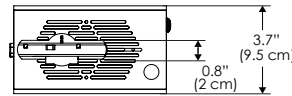

MECHANICAL FIGURES

W500S

W500S-TG

W500S-TEX

W500S-CLP

Power Supply
100-240V

Power Supply
100-277V

PHOTOMETRIC DATA

AMZ

Distance		8' [~2.4 m]	12' [~3.7 m]	15' [~4.6 m]
@4000K	fc	655	316	204
	lux	7048	3404	2195
@6500K	fc	656	317	204
	lux	7059	3409	2199
Beam Diameter		Ø 2.5' [0.8 m]	Ø 3.8' [1.2 m]	Ø 4.7' [1.4 m]

TB

Distance		8' [~2.4 m]	12' [~3.7 m]	15' [~4.6 m]
@10000K	fc	275	128	80
	lux	2957	1376	866
@20000K	fc	473	217	139
	lux	5049	2333	1491
Beam Diameter		Ø 2.4' [0.7 m]	Ø 3.6' [1.1 m]	Ø 4.5' [1.4 m]