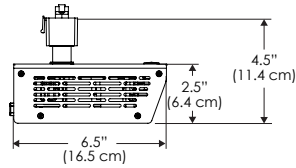

MECHANICAL FIGURES

W500S

W500S-TG

W500S-TEX

W500S-CLP

Power Supply
100-240V

Power Supply
100-277V

PHOTOMETRIC DATA

AMZ

Distance		8' [~2.4 m]	12' [~3.7 m]	15' [~4.6 m]
@4000K	fc	655	316	204
	lux	7048	3404	2195
@6500K	fc	656	317	204
	lux	7059	3409	2199
Beam Diameter		Ø 2.5' [0.8 m]	Ø 3.8' [1.2 m]	Ø 4.7' [1.4 m]

TB

Distance		8' [~2.4 m]	12' [~3.7 m]	15' [~4.6 m]
@10000K	fc	275	128	80
	lux	2957	1376	866
@20000K	fc	473	217	139
	lux	5049	2333	1491
Beam Diameter		Ø 2.4' [0.7 m]	Ø 3.6' [1.1 m]	Ø 4.5' [1.4 m]