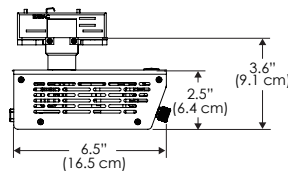

MECHANICAL FIGURES

W500S

W500S-TG

W500S-TEX

W500S-CLP

Power Supply
100-240V

Power Supply
100-277V

PHOTOMETRIC DATA

AMZ

Distance		8' [~2.4 m]	12' [~3.7 m]	15' [~4.6 m]
@4000K	fc	655	316	204
	lux	7048	3404	2195
@6500K	fc	656	317	204
	lux	7059	3409	2199
Beam Diameter		Ø 2.5' [0.8 m]	Ø 3.8' [1.2 m]	Ø 4.7' [1.4 m]

TB

Distance		8' [~2.4 m]	12' [~3.7 m]	15' [~4.6 m]
@10000K	fc	275	128	80
	lux	2957	1376	866
@20000K	fc	473	217	139
	lux	5049	2333	1491
Beam Diameter		Ø 2.4' [0.7 m]	Ø 3.6' [1.1 m]	Ø 4.5' [1.4 m]