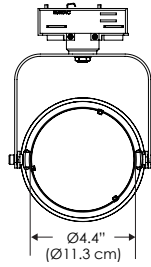

PS Power Supply
PSX Power Supply w/ DMX (compatible with TEX / CLP mount)

Plug/Connection

US US 120V
EU EU 220V
277 US 277V (only with CLP + PSX)

SPECIFICATIONS

Beam Angle	15°
Spectrum Type	AMZ : Plant Flourish & Growth TB : Coral Health & Growth
Control	Intensity (0% - 100%), CCT
LED Source	DiCon Dense Matrix LED
Power Draw	175W Max
AC Input Voltage	100 - 277V AC, 60Hz
Cooling	Fan Cooled
Operating Temperature	32 - 104°F (0 - 40°C)
Fixture Weight	3.6lb (~1.6kg)
Power Supply Weight	1.2lb (~0.5kg)

MECHANICAL FIGURES

W500S

W500S-TG

W500S-TEX

W500S-CLP

Power Supply
100-240V

Power Supply
100-277V

PHOTOMETRIC DATA

AMZ

Distance		8' [~2.4 m]	12' [~3.7 m]	15' [~4.6 m]
@4000K	fc	655	316	204
	lux	7048	3404	2195
@6500K	fc	656	317	204
	lux	7059	3409	2199
Beam Diameter		Ø 2.5' [0.8 m]	Ø 3.8' [1.2 m]	Ø 4.7' [1.4 m]

TB

Distance		8' [~2.4 m]	12' [~3.7 m]	15' [~4.6 m]
@10000K	fc	275	128	80
	lux	2957	1376	866
@20000K	fc	473	217	139
	lux	5049	2333	1491
Beam Diameter		Ø 2.4' [0.7 m]	Ø 3.6' [1.1 m]	Ø 4.5' [1.4 m]