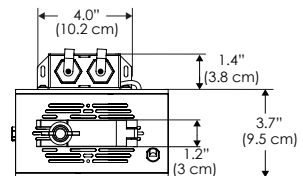

PS Power Supply
PSX Power Supply w/ DMX (compatible with TEX / CLP mount)

Plug/Connection

US US 120V
EU EU 220V
277 US 277V (only with CLP + PSX)

SPECIFICATIONS

Beam Angle	15°
Spectrum Type	AMZ : Plant Flourish & Growth TB : Coral Health & Growth
Control	Intensity (0% - 100%), CCT
LED Source	DiCon Dense Matrix LED
Power Draw	175W Max
AC Input Voltage	100 - 277V AC, 60Hz
Cooling	Fan Cooled
Operating Temperature	32 - 104°F (0 - 40°C)
Fixture Weight	3.6lb (~1.6kg)
Power Supply Weight	1.2lb (~0.5kg)

MECHANICAL FIGURES

W500S

W500S-TG

W500S-TEX

W500S-CLP

Power Supply
100-240V

Power Supply
100-277V

PHOTOMETRIC DATA

AMZ

Distance		8' [~2.4 m]	12' [~3.7 m]	15' [~4.6 m]
@4000K	fc	655	316	204
	lux	7048	3404	2195
@6500K	fc	656	317	204
	lux	7059	3409	2199
Beam Diameter		Ø 2.5' [0.8 m]	Ø 3.8' [1.2 m]	Ø 4.7' [1.4 m]

TB

Distance		8' [~2.4 m]	12' [~3.7 m]	15' [~4.6 m]
@10000K	fc	275	128	80
	lux	2957	1376	866
@20000K	fc	473	217	139
	lux	5049	2333	1491
Beam Diameter		Ø 2.4' [0.7 m]	Ø 3.6' [1.1 m]	Ø 4.5' [1.4 m]