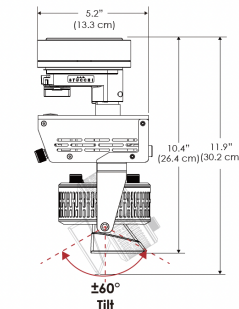

PS US EU

**Mounting Bracket Dimensions
ALL-CLP**

*All -CLP configuration models come with standard DC cables of 6" and AC cables of 10'.

**W360W-
MPT**

PSX US

PSX EU

MECHANICAL FIGURES

W360W-TEX Legacy product