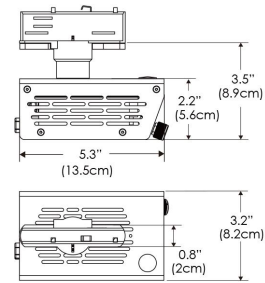

MECHANICAL FIGURES

PSX US EU

PHOTOMETRIC DATA

DMX FOOTPRINT

Amazon Sun		
Channel	1	Intensity
	2	CCT (4000-6500k)

Tuna Blue		
Channel	1	Intensity
	2	CCT (10000-20000k)
	3	Violet
	4	Red
	5	Green