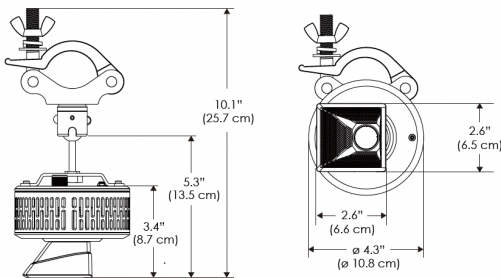

Power Supply & Control

PS Power Supply
 US EU
PSX Power Supply w/ DMX (compatible with TOX/MPT mount)
 US EU

Plug/Connection

US US 120V
EU EU 220V

SPECIFICATIONS

Beam Angle	Wall Wash
Spectrum Type	AMZ : Plant Flourish & Growth TB : Coral Health & Growth
Control	Intensity (0% - 100%), CCT
LED Source	DiCon Dense Matrix LED
AC Power Draw	80W max
AC Input Voltage	100 - 240V AC, 60Hz
Cooling	Fan Cooled
Operating Temperature	32 - 104°F (0 - 40°C)
Fixture Weight	1.0lb (0.4kg)
Power Supply Weight	1.0lb (0.4kg)

PS US EU

**Mounting Bracket Dimensions
ALL-CLP**

*All -CLP configuration models come with standard DC cables of 6" and AC cables of 10'.

**W360W-
MPT**

PSX US

PSX EU

MECHANICAL FIGURES

W360W-TEX Legacy product