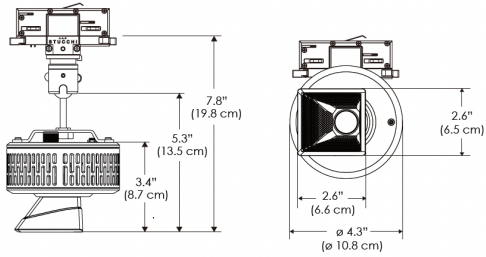

**W360W-
TOX/TON**