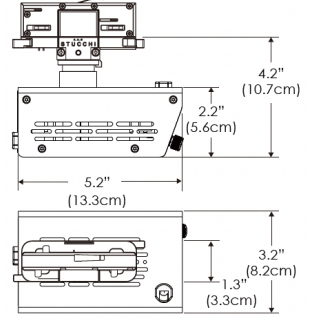

MECHANICAL FIGURES

**W360W-
TOX/TON**

PS US

PSX US

**W360W-
TOX/TON**

PS EU

PSX EU

**W360W-
CLP**

PS US EU

**Mounting Bracket Dimensions
ALL-CLP**

*All -CLP configuration models come with standard DC cables of 6" and AC cables of 10'.

**W360W-
MPT**

PSX US

PSX EU

MECHANICAL FIGURES

W360W-TEX Legacy product