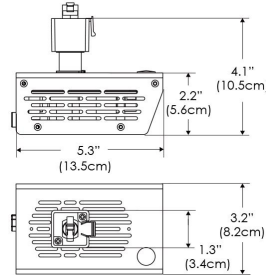

W360W-TG Legacy product