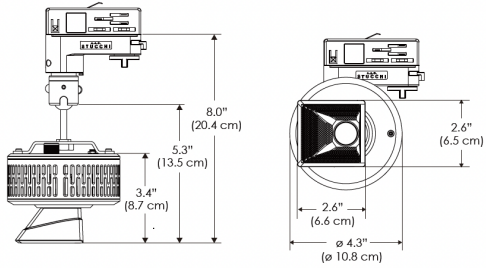

MECHANICAL FIGURES

**W360W-
TOX/TON**