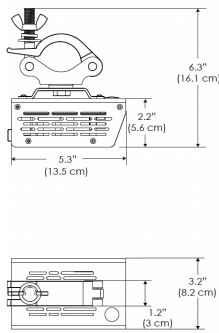

MECHANICAL FIGURES

**W360W-
TOX/TON**

PS US

PSX US

**W360W-
TOX/TON**

PS EU

PSX EU

**W360W-
CLP**

PS US EU

**Mounting Bracket Dimensions
ALL-CLP**

*All -CLP configuration models come with standard DC cables of 6" and AC cables of 10'.

**W360W-
MPT**

PSX US

PSX EU

MECHANICAL FIGURES

W360W-TEX Legacy product