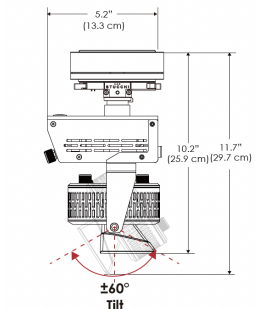

PS US EU

**Mounting Bracket Dimensions
ALL-CLP**

*All -CLP configuration models come with standard DC cables of 6" and AC cables of 10'.

**W360W-
MPT**

PSX US

PSX EU

MECHANICAL FIGURES

W360W-TEX Legacy product