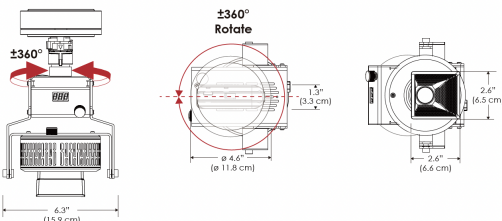

PS US EU

**Mounting Bracket Dimensions
ALL-CLP**

*All -CLP configuration models come with standard DC cables of 6" and AC cables of 10'.

**W360W-
MPT**

PSX US

PSX EU

MECHANICAL FIGURES

W360W-TEX Legacy product