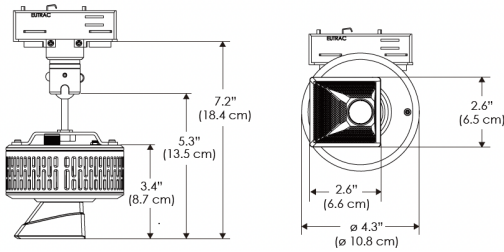

PS US EU

**Mounting Bracket Dimensions
ALL-CLP**

*All -CLP configuration models come with standard DC cables of 6" and AC cables of 10'.

**W360W-
MPT**

PSX US

PSX EU

MECHANICAL FIGURES

W360W-TEX Legacy product