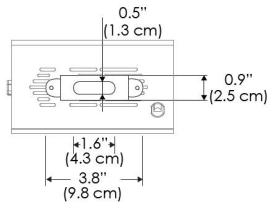

MECHANICAL FIGURES

**W360W-
TOX/TON**

PS US

PSX US

**W360W-
TOX/TON**

PS EU

PSX EU

**W360W-
CLP**

PS US EU

**Mounting Bracket Dimensions
ALL-CLP**

*All -CLP configuration models come with standard DC cables of 6" and AC cables of 10'.

**W360W-
MPT**

PSX US

PSX EU

MECHANICAL FIGURES

W360W-TEX Legacy product