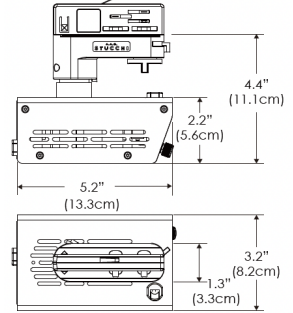

MECHANICAL FIGURES

**W360W-
TOX/TON**

PS US

PSX US

**W360W-
TOX/TON**

PS EU

PSX EU

**W360W-
CLP**

PS US EU

**Mounting Bracket Dimensions
ALL-CLP**

*All -CLP configuration models come with standard DC cables of 6" and AC cables of 10'.

**W360W-
MPT**

PSX US

PSX EU

MECHANICAL FIGURES

W360W-TEX Legacy product