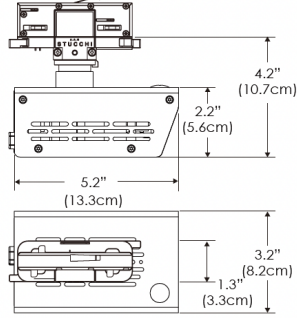

MECHANICAL FIGURES

**W360W-
TOX/TON**

PS US

PSX US

**W360W-
TOX/TON**

PS EU

PSX EU

**W360W-
CLP**

PS US EU

**Mounting Bracket Dimensions
ALL-CLP**

*All -CLP configuration models come with standard DC cables of 6" and AC cables of 10'.

**W360W-
MPT**

PSX US

PSX EU

MECHANICAL FIGURES

W360W-TEX Legacy product