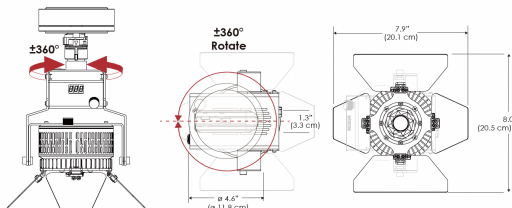

W360BD-MPT