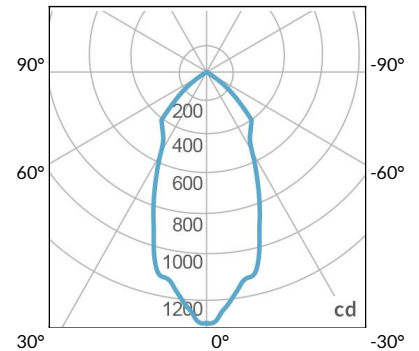

## PHOTOMETRIC DATA

**AMZ**

Distance		3' (~0.9 m)	5' (~1.5 m)	10' (~3.0 m)
@4000K	fc	465	237	47
	lux	4998	2548	500
@6500K	fc	470	240	48
	lux	5059	2579	506
Beam Diameter		Ø 2.3' (0.7m)	Ø 3.8' (1.2m)	Ø 7.6' (2.3m)

Beam Angle : 55°

**TB**

Distance		3' (~0.9 m)	5' (~1.5 m)	10' (~3.0 m)
@10000K	fc	276	100	27
	lux	2965	1067	286
@20000K	fc	145	53	15
	lux	1560	562	154
Beam Diameter		Ø 2.3' (0.7m)	Ø 3.8' (1.2m)	Ø 7.6' (2.3m)

Beam Angle : 55°

**DMX FOOTPRINT**

Amazon Sun		
Channel	1	Intensity
	2	CCT (4000-6500k)

Tuna Blue		
Channel	1	Intensity
	2	CCT (10000-20000k)
	3	Violet
	4	Red
	5	Green