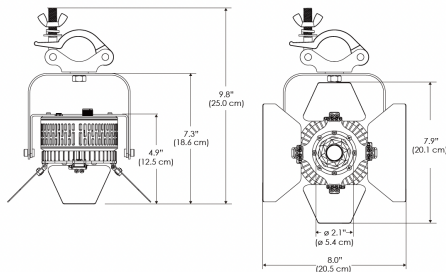

W360BD-CLP