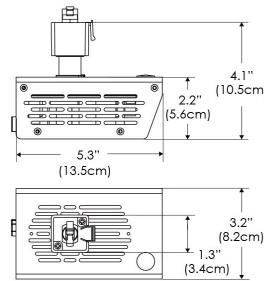

## PHOTOMETRIC DATA

**AMZ**

Distance		3' (~0.9 m)	5' (~1.5 m)	10' (~3.0 m)
@4000K	fc	465	237	47
	lux	4998	2548	500
@6500K	fc	470	240	48
	lux	5059	2579	506
Beam Diameter		Ø 2.3' (0.7m)	Ø 3.8' (1.2m)	Ø 7.6' (2.3m)

Beam Angle : 55°

**TB**

Distance		3' (~0.9 m)	5' (~1.5 m)	10' (~3.0 m)
@10000K	fc	276	100	27
	lux	2965	1067	286
@20000K	fc	145	53	15
	lux	1560	562	154
Beam Diameter		Ø 2.3' (0.7m)	Ø 3.8' (1.2m)	Ø 7.6' (2.3m)