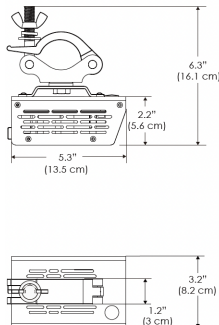

MECHANICAL FIGURES

W360BD-TOX/TON

PS US

PSX US

W360BD-TOX/TON

PS EU

PSX EU

W360BD-CLP

PS US EU

Mounting Bracket Dimensions ALL-CLP

*All -CLP configuration models come with standard DC cables of 6" and AC cables of 10'.

W360BD-MPT

PSX US

PSX EU