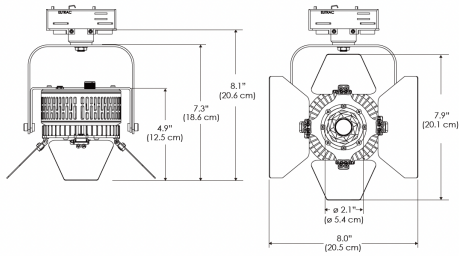

MECHANICAL FIGURES

W360BD-TEX Legacy product