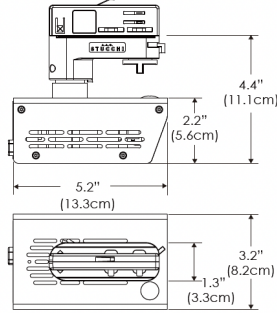

MECHANICAL FIGURES

W360BD-TOX/TON

PS US

PSX US

W360BD-TOX/TON

PS EU

PSX EU

W360BD-CLP

PS US EU

Mounting Bracket Dimensions ALL-CLP

*All -CLP configuration models come with standard DC cables of 6" and AC cables of 10'.

W360BD-MPT

PSX US

PSX EU