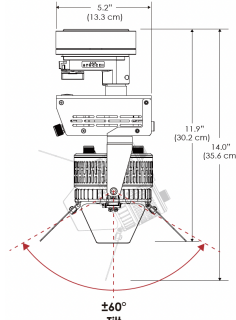

MECHANICAL FIGURES

W360BD-TOX/TON

PS US

PSX US

W360BD-TOX/TON

PS EU

PSX EU

W360BD-CLP

PS US EU

Mounting Bracket Dimensions ALL-CLP

*All -CLP configuration models come with standard DC cables of 6" and AC cables of 10'.

W360BD-MPT

PSX US

PSX EU