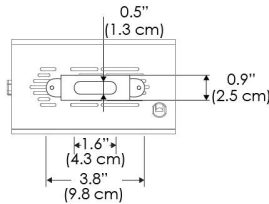

### Mounting Bracket Dimensions ALL-CLP

\*All -CLP configuration models come with standard DC cables of 6" and AC cables of 10'.