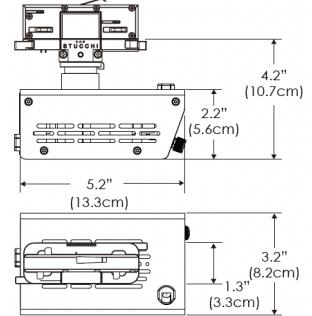

MECHANICAL FIGURES

W360BD-TOX/TON

PS US

PSX US

W360BD-TOX/TON

PS EU

PSX EU

W360BD-CLP

PS US EU

Mounting Bracket Dimensions ALL-CLP

*All -CLP configuration models come with standard DC cables of 6" and AC cables of 10'.

W360BD-MPT

PSX US

PSX EU