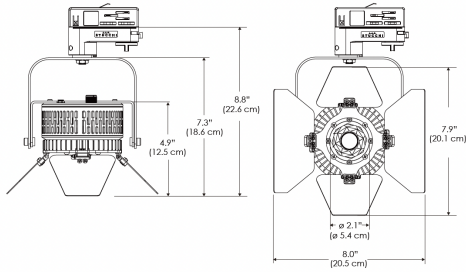

MECHANICAL FIGURES

W360BD-TOX/TON