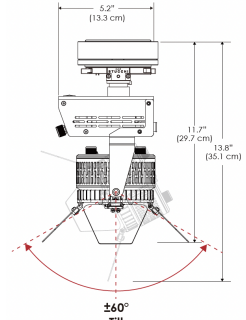

MECHANICAL FIGURES

W360BD-TOX/TON

PS US

PSX US

W360BD-TOX/TON

PS EU

PSX EU

W360BD-CLP

PS US EU

Mounting Bracket Dimensions ALL-CLP

*All -CLP configuration models come with standard DC cables of 6" and AC cables of 10'.

W360BD-MPT

PSX US

PSX EU