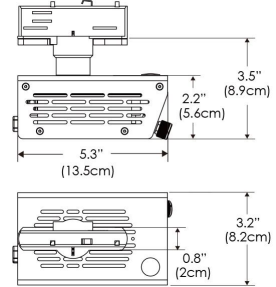

MECHANICAL FIGURES

PSX US EU

PHOTOMETRIC DATA

AMZ

Distance		3' (~0.9 m)	5' (~1.5 m)	10' (~3.0 m)
@4000K	fc	465	237	47
	lux	4998	2548	500
@6500K	fc	470	240	48
	lux	5059	2579	506
Beam Diameter		Ø 2.3' (0.7m)	Ø 3.8' (1.2m)	Ø 7.6' (2.3m)

TB

Distance		3' (~0.9 m)	5' (~1.5 m)	10' (~3.0 m)
@10000K	fc	276	100	27
	lux	2965	1067	286
@20000K	fc	145	53	15
	lux	1560	562	154
Beam Diameter		Ø 2.3' (0.7m)	Ø 3.8' (1.2m)	Ø 7.6' (2.3m)