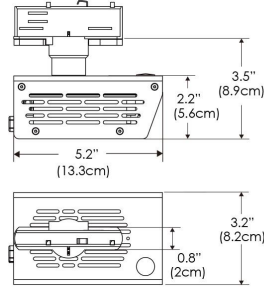

MECHANICAL FIGURES

PS US EU

PHOTOMETRIC DATA

AMZ

Distance		3' (~0.9 m)	5' (~1.5 m)	10' (~3.0 m)
@4000K	fc	465	237	47
	lux	4998	2548	500
@6500K	fc	470	240	48
	lux	5059	2579	506
Beam Diameter		Ø 2.3' (0.7m)	Ø 3.8' (1.2m)	Ø 7.6' (2.3m)

TB

Distance		3' (~0.9 m)	5' (~1.5 m)	10' (~3.0 m)
@10000K	fc	276	100	27
	lux	2965	1067	286
@20000K	fc	145	53	15
	lux	1560	562	154
Beam Diameter		Ø 2.3' (0.7m)	Ø 3.8' (1.2m)	Ø 7.6' (2.3m)