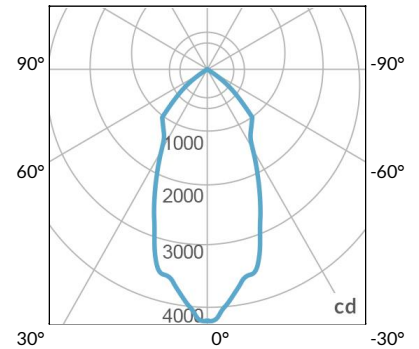

## PHOTOMETRIC DATA

**AMZ**

Distance		3' (~0.9 m)	5' (~1.5 m)	10' (~3.0 m)
@4000K	fc	465	237	47
	lux	4998	2548	500
@6500K	fc	470	240	48
	lux	5059	2579	506
Beam Diameter		Ø 2.3' (0.7m)	Ø 3.8' (1.2m)	Ø 7.6' (2.3m)

Beam Angle : 55°

**TB**

Distance		3' (~0.9 m)	5' (~1.5 m)	10' (~3.0 m)
@10000K	fc	276	100	27
	lux	2965	1067	286
@20000K	fc	145	53	15
	lux	1560	562	154
Beam Diameter		Ø 2.3' (0.7m)	Ø 3.8' (1.2m)	Ø 7.6' (2.3m)