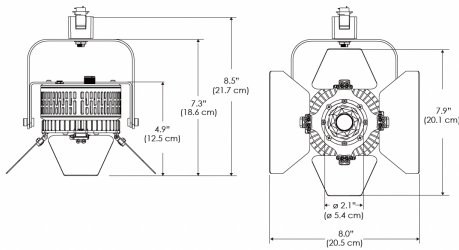

## PHOTOMETRIC DATA

**AMZ**

Distance		3' (~0.9 m)	5' (~1.5 m)	10' (~3.0 m)
@4000K	fc	465	237	47
	lux	4998	2548	500
@6500K	fc	470	240	48
	lux	5059	2579	506
Beam Diameter		Ø 2.3' (0.7m)	Ø 3.8' (1.2m)	Ø 7.6' (2.3m)

Beam Angle : 55°

**TB**

Distance		3' (~0.9 m)	5' (~1.5 m)	10' (~3.0 m)
@10000K	fc	276	100	27
	lux	2965	1067	286
@20000K	fc	145	53	15
	lux	1560	562	154
Beam Diameter		Ø 2.3' (0.7m)	Ø 3.8' (1.2m)	Ø 7.6' (2.3m)