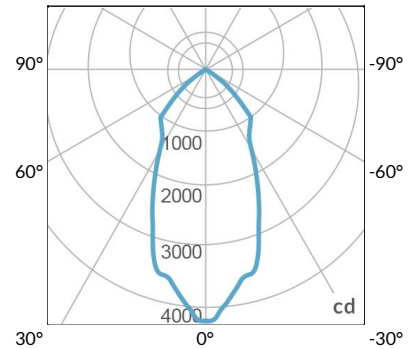

## PHOTOMETRIC DATA

**AMZ**

Distance		3' (~0.9 m)	5' (~1.5 m)	10' (~3.0 m)
@4000K	fc	465	237	47
	lux	4998	2548	500
@6500K	fc	470	240	48
	lux	5059	2579	506
Beam Diameter		Ø 2.3' (0.7m)	Ø 3.8' (1.2m)	Ø 7.6' (2.3m)

Beam Angle : 55°

**TB**

Distance		3' (~0.9 m)	5' (~1.5 m)	10' (~3.0 m)
@10000K	fc	276	100	27
	lux	2965	1067	286
@20000K	fc	145	53	15
	lux	1560	562	154
Beam Diameter		Ø 2.3' (0.7m)	Ø 3.8' (1.2m)	Ø 7.6' (2.3m)