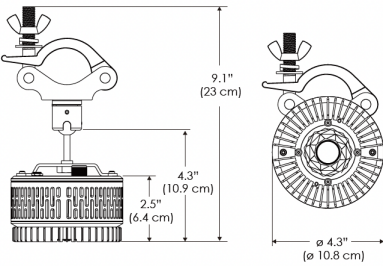

**PS US EU**

**Mounting Bracket Dimensions ALL-CLP**

\*All -CLP configuration models come with standard DC cables of 6" and AC cables of 10'.

**W360B-MPT**

**PSX US**

**PSX EU**

## PHOTOMETRIC DATA

**AMZ**

Distance		3' (~0.9 m)	5' (~1.5 m)	10' (~3.0 m)
@4000K	fc	465	237	47
	lux	4998	2548	500
@6500K	fc	470	240	48
	lux	5059	2579	506
Beam Diameter		Ø 2.3' (0.7m)	Ø 3.8' (1.2m)	Ø 7.6' (2.3m)

Beam Angle : 55°

**TB**

Distance		3' (~0.9 m)	5' (~1.5 m)	10' (~3.0 m)
@10000K	fc	276	100	27
	lux	2965	1067	286
@20000K	fc	145	53	15
	lux	1560	562	154
Beam Diameter		Ø 2.3' (0.7m)	Ø 3.8' (1.2m)	Ø 7.6' (2.3m)