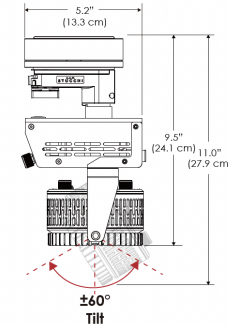

**PS US EU**

**Mounting Bracket Dimensions ALL-CLP**

\*All -CLP configuration models come with standard DC cables of 6" and AC cables of 10'.

**W360B-MPT**

**PSX US**

**PSX EU**

## PHOTOMETRIC DATA

**AMZ**

Distance		3' (~0.9 m)	5' (~1.5 m)	10' (~3.0 m)
@4000K	fc	465	237	47
	lux	4998	2548	500
@6500K	fc	470	240	48
	lux	5059	2579	506
Beam Diameter		Ø 2.3' (0.7m)	Ø 3.8' (1.2m)	Ø 7.6' (2.3m)

Beam Angle : 55°

**TB**

Distance		3' (~0.9 m)	5' (~1.5 m)	10' (~3.0 m)
@10000K	fc	276	100	27
	lux	2965	1067	286
@20000K	fc	145	53	15
	lux	1560	562	154
Beam Diameter		Ø 2.3' (0.7m)	Ø 3.8' (1.2m)	Ø 7.6' (2.3m)