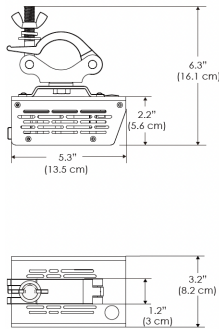

**PS US EU**

**Mounting Bracket Dimensions ALL-CLP**

\*All -CLP configuration models come with standard DC cables of 6" and AC cables of 10'.

**W360B-MPT**

**PSX US**

**PSX EU**

## PHOTOMETRIC DATA

**AMZ**

Distance		3' (~0.9 m)	5' (~1.5 m)	10' (~3.0 m)
@4000K	fc	465	237	47
	lux	4998	2548	500
@6500K	fc	470	240	48
	lux	5059	2579	506
Beam Diameter		Ø 2.3' (0.7m)	Ø 3.8' (1.2m)	Ø 7.6' (2.3m)

Beam Angle : 55°

**TB**

Distance		3' (~0.9 m)	5' (~1.5 m)	10' (~3.0 m)
@10000K	fc	276	100	27
	lux	2965	1067	286
@20000K	fc	145	53	15
	lux	1560	562	154
Beam Diameter		Ø 2.3' (0.7m)	Ø 3.8' (1.2m)	Ø 7.6' (2.3m)