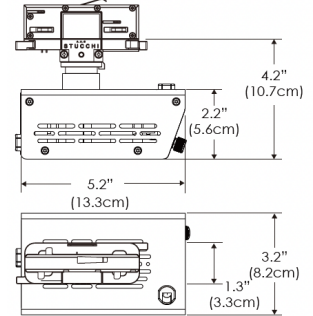

MECHANICAL FIGURES

PSX EU

*All -CLP configuration models come with standard DC cables of 6" and AC cables of 10'.