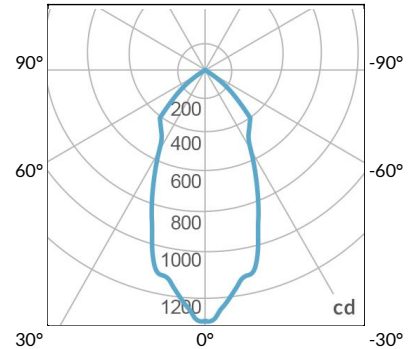

Beam Angle : 55°