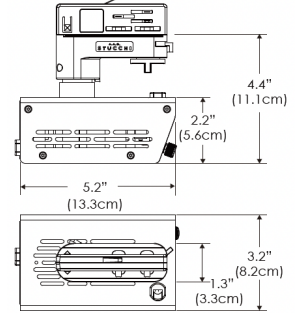

**MECHANICAL FIGURES**

**W360B-TOX/TON**

**PS US**

**PSX US**

**W360B-TOX/TON**

**PS EU**

**PSX EU**

**W360B-CLP**

**PS US EU**

**Mounting Bracket Dimensions ALL-CLP**

\*All -CLP configuration models come with standard DC cables of 6" and AC cables of 10'.

**W360B-MPT**

**PSX US**

**PSX EU**

## PHOTOMETRIC DATA

**AMZ**

Distance		3' (~0.9 m)	5' (~1.5 m)	10' (~3.0 m)
@4000K	fc	465	237	47
	lux	4998	2548	500
@6500K	fc	470	240	48
	lux	5059	2579	506
Beam Diameter		Ø 2.3' (0.7m)	Ø 3.8' (1.2m)	Ø 7.6' (2.3m)

Beam Angle : 55°

**TB**

Distance		3' (~0.9 m)	5' (~1.5 m)	10' (~3.0 m)
@10000K	fc	276	100	27
	lux	2965	1067	286
@20000K	fc	145	53	15
	lux	1560	562	154
Beam Diameter		Ø 2.3' (0.7m)	Ø 3.8' (1.2m)	Ø 7.6' (2.3m)