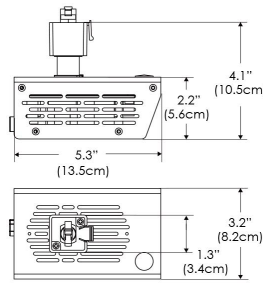

**PS US EU**

**Mounting Bracket Dimensions ALL-CLP**

\*All -CLP configuration models come with standard DC cables of 6" and AC cables of 10'.

**W360B-MPT**

**PSX US**

**PSX EU**

## PHOTOMETRIC DATA

**AMZ**

Distance		3' (~0.9 m)	5' (~1.5 m)	10' (~3.0 m)
@4000K	fc	465	237	47
	lux	4998	2548	500
@6500K	fc	470	240	48
	lux	5059	2579	506
Beam Diameter		Ø 2.3' (0.7m)	Ø 3.8' (1.2m)	Ø 7.6' (2.3m)

Beam Angle : 55°

**TB**

Distance		3' (~0.9 m)	5' (~1.5 m)	10' (~3.0 m)
@10000K	fc	276	100	27
	lux	2965	1067	286
@20000K	fc	145	53	15
	lux	1560	562	154
Beam Diameter		Ø 2.3' (0.7m)	Ø 3.8' (1.2m)	Ø 7.6' (2.3m)