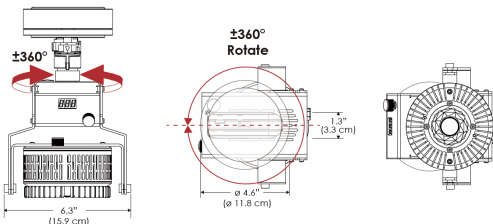

**PS US EU**

**Mounting Bracket Dimensions ALL-CLP**

\*All -CLP configuration models come with standard DC cables of 6" and AC cables of 10'.

**W360B-MPT**

**PSX US**

**PSX EU**

## PHOTOMETRIC DATA

**AMZ**

Distance		3' (~0.9 m)	5' (~1.5 m)	10' (~3.0 m)
@4000K	fc	465	237	47
	lux	4998	2548	500
@6500K	fc	470	240	48
	lux	5059	2579	506
Beam Diameter		Ø 2.3' (0.7m)	Ø 3.8' (1.2m)	Ø 7.6' (2.3m)

Beam Angle : 55°

**TB**

Distance		3' (~0.9 m)	5' (~1.5 m)	10' (~3.0 m)
@10000K	fc	276	100	27
	lux	2965	1067	286
@20000K	fc	145	53	15
	lux	1560	562	154
Beam Diameter		Ø 2.3' (0.7m)	Ø 3.8' (1.2m)	Ø 7.6' (2.3m)