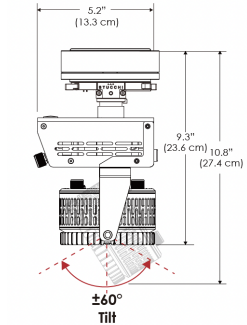

**PS US EU**

**Mounting Bracket Dimensions ALL-CLP**

\*All -CLP configuration models come with standard DC cables of 6" and AC cables of 10'.

**W360B-MPT**

**PSX US**

**PSX EU**

## PHOTOMETRIC DATA

**AMZ**

Distance		3' (~0.9 m)	5' (~1.5 m)	10' (~3.0 m)
@4000K	fc	465	237	47
	lux	4998	2548	500
@6500K	fc	470	240	48
	lux	5059	2579	506
Beam Diameter		Ø 2.3' (0.7m)	Ø 3.8' (1.2m)	Ø 7.6' (2.3m)

Beam Angle : 55°

**TB**

Distance		3' (~0.9 m)	5' (~1.5 m)	10' (~3.0 m)
@10000K	fc	276	100	27
	lux	2965	1067	286
@20000K	fc	145	53	15
	lux	1560	562	154
Beam Diameter		Ø 2.3' (0.7m)	Ø 3.8' (1.2m)	Ø 7.6' (2.3m)