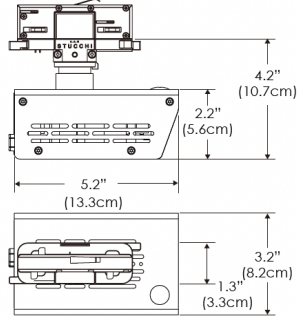

MECHANICAL FIGURES

PS EU

*All -CLP configuration models come with standard DC cables of 6" and AC cables of 10'.