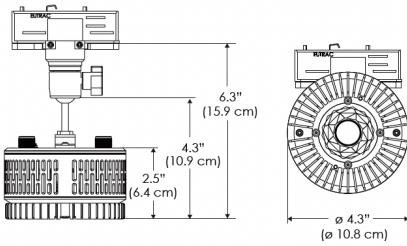

MECHANICAL FIGURES

W360B-TEX Legacy product