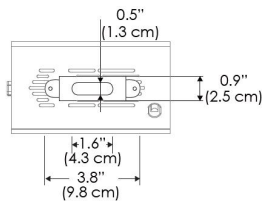

**PS US EU**

**Mounting Bracket Dimensions ALL-CLP**

\*All -CLP configuration models come with standard DC cables of 6" and AC cables of 10'.

**W360B-MPT**

**PSX US**

**PSX EU**

## PHOTOMETRIC DATA

**AMZ**

Distance		3' (~0.9 m)	5' (~1.5 m)	10' (~3.0 m)
@4000K	fc	465	237	47
	lux	4998	2548	500
@6500K	fc	470	240	48
	lux	5059	2579	506
Beam Diameter		Ø 2.3' (0.7m)	Ø 3.8' (1.2m)	Ø 7.6' (2.3m)

Beam Angle : 55°

**TB**

Distance		3' (~0.9 m)	5' (~1.5 m)	10' (~3.0 m)
@10000K	fc	276	100	27
	lux	2965	1067	286
@20000K	fc	145	53	15
	lux	1560	562	154
Beam Diameter		Ø 2.3' (0.7m)	Ø 3.8' (1.2m)	Ø 7.6' (2.3m)