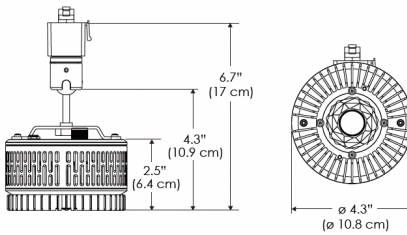

**PS US EU**

**Mounting Bracket Dimensions ALL-CLP**

\*All -CLP configuration models come with standard DC cables of 6" and AC cables of 10'.

**W360B-MPT**

**PSX US**

**PSX EU**

## PHOTOMETRIC DATA

**AMZ**

Distance		3' (~0.9 m)	5' (~1.5 m)	10' (~3.0 m)
@4000K	fc	465	237	47
	lux	4998	2548	500
@6500K	fc	470	240	48
	lux	5059	2579	506
Beam Diameter		Ø 2.3' (0.7m)	Ø 3.8' (1.2m)	Ø 7.6' (2.3m)

Beam Angle : 55°

**TB**

Distance		3' (~0.9 m)	5' (~1.5 m)	10' (~3.0 m)
@10000K	fc	276	100	27
	lux	2965	1067	286
@20000K	fc	145	53	15
	lux	1560	562	154
Beam Diameter		Ø 2.3' (0.7m)	Ø 3.8' (1.2m)	Ø 7.6' (2.3m)