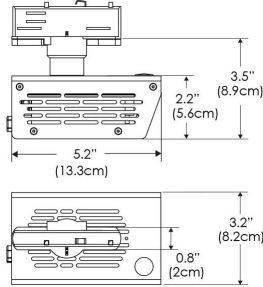

MECHANICAL FIGURES

PS US EU

PHOTOMETRIC DATA

AMZ

Distance		3' (~0.9 m)	5' (~1.5 m)	10' (~3.0 m)
@4000K	fc	465	237	47
	lux	4998	2548	500
@6500K	fc	470	240	48
	lux	5059	2579	506
Beam Diameter		Ø 2.3' (0.7m)	Ø 3.8' (1.2m)	Ø 7.6' (2.3m)

TB

Distance		3' (~0.9 m)	5' (~1.5 m)	10' (~3.0 m)
@10000K	fc	276	100	27
	lux	2965	1067	286
@20000K	fc	145	53	15
	lux	1560	562	154
Beam Diameter		Ø 2.3' (0.7m)	Ø 3.8' (1.2m)	Ø 7.6' (2.3m)