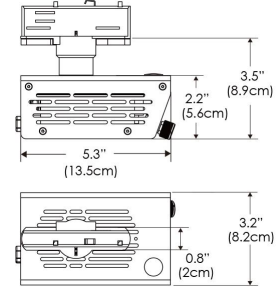

MECHANICAL FIGURES

PSX US EU

PHOTOMETRIC DATA

AMZ

Distance		3' (~0.9 m)	5' (~1.5 m)	10' (~3.0 m)
@4000K	fc	465	237	47
	lux	4998	2548	500
@6500K	fc	470	240	48
	lux	5059	2579	506
Beam Diameter		Ø 2.3' (0.7m)	Ø 3.8' (1.2m)	Ø 7.6' (2.3m)

TB

Distance		3' (~0.9 m)	5' (~1.5 m)	10' (~3.0 m)
@10000K	fc	276	100	27
	lux	2965	1067	286
@20000K	fc	145	53	15
	lux	1560	562	154
Beam Diameter		Ø 2.3' (0.7m)	Ø 3.8' (1.2m)	Ø 7.6' (2.3m)