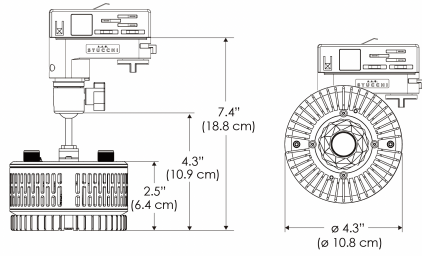

MECHANICAL FIGURES

W360B-TOX/TON