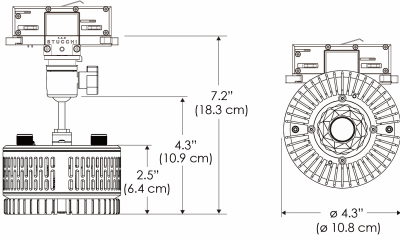

**MECHANICAL FIGURES**

**W360B-TOX/TON**

**PS US**

**PSX US**

**W360B-TOX/TON**

**PS EU**

**PSX EU**

**W360B-CLP**

**PS US EU**

**Mounting Bracket Dimensions ALL-CLP**

\*All -CLP configuration models come with standard DC cables of 6" and AC cables of 10'.

**W360B-MPT**

**PSX US**

**PSX EU**

## PHOTOMETRIC DATA

**AMZ**

Distance		3' (~0.9 m)	5' (~1.5 m)	10' (~3.0 m)
@4000K	fc	465	237	47
	lux	4998	2548	500
@6500K	fc	470	240	48
	lux	5059	2579	506
Beam Diameter		Ø 2.3' (0.7m)	Ø 3.8' (1.2m)	Ø 7.6' (2.3m)

Beam Angle : 55°

**TB**

Distance		3' (~0.9 m)	5' (~1.5 m)	10' (~3.0 m)
@10000K	fc	276	100	27
	lux	2965	1067	286
@20000K	fc	145	53	15
	lux	1560	562	154
Beam Diameter		Ø 2.3' (0.7m)	Ø 3.8' (1.2m)	Ø 7.6' (2.3m)