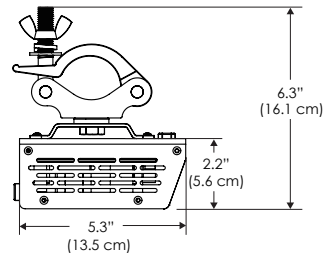

MECHANICAL FIGURES

W360X

W360X-TG

W360X-TEX

W360X-CLP

Power Supply

PHOTOMETRIC DATA

AMZ

Distance		5' [~1.5 m]	8' [~2.4 m]	12' [~3.7 m]
@4000K	fc	82	30	16
	lux	884	324	177
@6500K	fc	85	30	17
	lux	915	326	180
Beam Diameter		Ø 8.7' [2.7 m]	Ø 14.0' [4.3 m]	Ø 21.0' [6.4 m]

Beam Angle : 130°

TB

Distance		5' [~1.5 m]	8' [~2.4 m]	12' [~3.7 m]
@10000K	fc	16	8	4
	lux	174	82	48
@20000K	fc	33	15	9
	lux	358	165	92
Beam Diameter		Ø 1.5' [0.5 m]	Ø 2.5' [0.7 m]	Ø 3.7' [1.1 m]