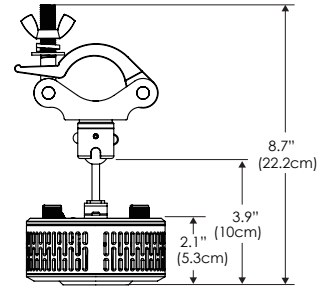

MECHANICAL FIGURES

W360X

W360X-TG

W360X-TEX

W360X-CLP

Power Supply

PHOTOMETRIC DATA

AMZ

Distance		5' [~1.5 m]	8' [~2.4 m]	12' [~3.7 m]
@4000K	fc	82	30	16
	lux	884	324	177
@6500K	fc	85	30	17
	lux	915	326	180
Beam Diameter		Ø 8.7' [2.7 m]	Ø 14.0' [4.3 m]	Ø 21.0' [6.4 m]

Beam Angle : 130°

TB

Distance		5' [~1.5 m]	8' [~2.4 m]	12' [~3.7 m]
@10000K	fc	16	8	4
	lux	174	82	48
@20000K	fc	33	15	9
	lux	358	165	92
Beam Diameter		Ø 1.5' [0.5 m]	Ø 2.5' [0.7 m]	Ø 3.7' [1.1 m]