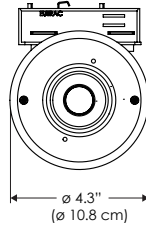

- Plant / Coral Focused Light Spectrum
- High-Intensity Point Source LED
- Low-Profile
- DMX Controllable
- Also Available with Other Optics

SPECIFICATIONS

Beam Angle	130°
Spectrum Type	AMZ : Plant Flourish & Growth TB : Coral Health & Growth
Control	Intensity (0% - 100%), CCT
LED Source	DiCon Dense Matrix LED
Power Draw	80W Max
AC Input Voltage	100 - 240V AC, 60Hz
Cooling	Fan Cooled
Operating Temperature	32 - 104°F (0 - 40°C)
Fixture Weight	1.3lb (~0.6kg)
Power Supply Weight	1.2lb (~0.5kg)

MECHANICAL FIGURES

W360X

W360X-TG

W360X-TEX

W360X-CLP

Power Supply

PHOTOMETRIC DATA

AMZ

Distance		5' [~1.5 m]	8' [~2.4 m]	12' [~3.7 m]
@4000K	fc	82	30	16
	lux	884	324	177
@6500K	fc	85	30	17
	lux	915	326	180
Beam Diameter		Ø 8.7' [2.7 m]	Ø 14.0' [4.3 m]	Ø 21.0' [6.4 m]

Beam Angle : 130°

TB

Distance		5' [~1.5 m]	8' [~2.4 m]	12' [~3.7 m]
@10000K	fc	16	8	4
	lux	174	82	48
@20000K	fc	33	15	9
	lux	358	165	92
Beam Diameter		Ø 1.5' [0.5 m]	Ø 2.5' [0.7 m]	Ø 3.7' [1.1 m]