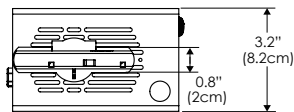

MECHANICAL FIGURES

W360X

W360X-TG

W360X-TEX

W360X-CLP

Power Supply

PHOTOMETRIC DATA

AMZ

Distance		5' [~1.5 m]	8' [~2.4 m]	12' [~3.7 m]
@4000K	fc	82	30	16
	lux	884	324	177
@6500K	fc	85	30	17
	lux	915	326	180
Beam Diameter		Ø 8.7' [2.7 m]	Ø 14.0' [4.3 m]	Ø 21.0' [6.4 m]

Beam Angle : 130°

TB

Distance		5' [~1.5 m]	8' [~2.4 m]	12' [~3.7 m]
@10000K	fc	16	8	4
	lux	174	82	48
@20000K	fc	33	15	9
	lux	358	165	92
Beam Diameter		Ø 1.5' [0.5 m]	Ø 2.5' [0.7 m]	Ø 3.7' [1.1 m]