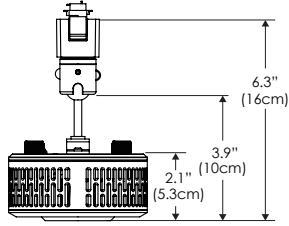

MECHANICAL FIGURES

W360X

W360X-TG