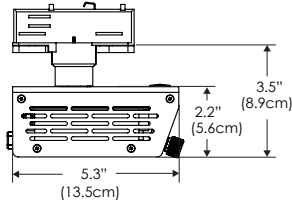

MECHANICAL FIGURES

W360X

W360X-TG

W360X-TEX

W360X-CLP

Power Supply

PHOTOMETRIC DATA

AMZ

Distance		5' [~1.5 m]	8' [~2.4 m]	12' [~3.7 m]
@4000K	fc	82	30	16
	lux	884	324	177
@6500K	fc	85	30	17
	lux	915	326	180
Beam Diameter		Ø 8.7' [2.7 m]	Ø 14.0' [4.3 m]	Ø 21.0' [6.4 m]

Beam Angle : 130°

TB

Distance		5' [~1.5 m]	8' [~2.4 m]	12' [~3.7 m]
@10000K	fc	16	8	4
	lux	174	82	48
@20000K	fc	33	15	9
	lux	358	165	92
Beam Diameter		Ø 1.5' [0.5 m]	Ø 2.5' [0.7 m]	Ø 3.7' [1.1 m]