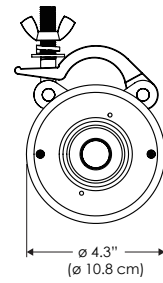

- Plant / Coral Focused Light Spectrum
- High-Intensity Point Source LED
- Low-Profile
- DMX Controllable
- Also Available with Other Optics

SPECIFICATIONS

Beam Angle	130°
Spectrum Type	AMZ : Plant Flourish & Growth TB : Coral Health & Growth
Control	Intensity (0% - 100%), CCT
LED Source	DiCon Dense Matrix LED
Power Draw	80W Max
AC Input Voltage	100 - 240V AC, 60Hz
Cooling	Fan Cooled
Operating Temperature	32 - 104°F (0 - 40°C)
Fixture Weight	1.3lb (~0.6kg)
Power Supply Weight	1.2lb (~0.5kg)

MECHANICAL FIGURES

W360X

W360X-TG

W360X-TEX

W360X-CLP

Power Supply

PHOTOMETRIC DATA

AMZ

Distance		5' [~1.5 m]	8' [~2.4 m]	12' [~3.7 m]
@4000K	fc	82	30	16
	lux	884	324	177
@6500K	fc	85	30	17
	lux	915	326	180
Beam Diameter		Ø 8.7' [2.7 m]	Ø 14.0' [4.3 m]	Ø 21.0' [6.4 m]

Beam Angle : 130°

TB

Distance		5' [~1.5 m]	8' [~2.4 m]	12' [~3.7 m]
@10000K	fc	16	8	4
	lux	174	82	48
@20000K	fc	33	15	9
	lux	358	165	92
Beam Diameter		Ø 1.5' [0.5 m]	Ø 2.5' [0.7 m]	Ø 3.7' [1.1 m]