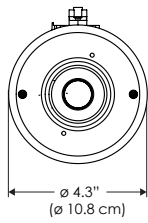

- Plant / Coral Focused Light Spectrum
- High-Intensity Point Source LED
- Low-Profile
- DMX Controllable
- Also Available with Other Optics

SPECIFICATIONS

Beam Angle	130°
Spectrum Type	AMZ : Plant Flourish & Growth TB : Coral Health & Growth
Control	Intensity (0% - 100%), CCT
LED Source	DiCon Dense Matrix LED
Power Draw	80W Max
AC Input Voltage	100 - 240V AC, 60Hz
Cooling	Fan Cooled
Operating Temperature	32 - 104°F (0 - 40°C)
Fixture Weight	1.3lb (~0.6kg)
Power Supply Weight	1.2lb (~0.5kg)

MECHANICAL FIGURES

W360X

W360X-TG

W360X-TEX

W360X-CLP

Power Supply

PHOTOMETRIC DATA

AMZ

Distance		5' [~1.5 m]	8' [~2.4 m]	12' [~3.7 m]
@4000K	fc	82	30	16
	lux	884	324	177
@6500K	fc	85	30	17
	lux	915	326	180
Beam Diameter		Ø 8.7' [2.7 m]	Ø 14.0' [4.3 m]	Ø 21.0' [6.4 m]

Beam Angle : 130°

TB

Distance		5' [~1.5 m]	8' [~2.4 m]	12' [~3.7 m]
@10000K	fc	16	8	4
	lux	174	82	48
@20000K	fc	33	15	9
	lux	358	165	92
Beam Diameter		Ø 1.5' [0.5 m]	Ø 2.5' [0.7 m]	Ø 3.7' [1.1 m]