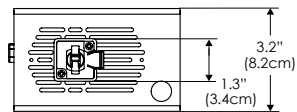

Power Supply