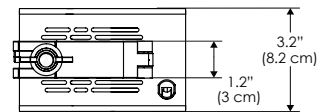

- Plant / Coral Focused Light Spectrum
- High-Intensity Point Source LED
- Low-Profile
- DMX Controllable
- Also Available with Other Optics

SPECIFICATIONS

Beam Angle	130°
Spectrum Type	AMZ : Plant Flourish & Growth TB : Coral Health & Growth
Control	Intensity (0% - 100%), CCT
LED Source	DiCon Dense Matrix LED
Power Draw	80W Max
AC Input Voltage	100 - 240V AC, 60Hz
Cooling	Fan Cooled
Operating Temperature	32 - 104°F (0 - 40°C)
Fixture Weight	1.3lb (~0.6kg)
Power Supply Weight	1.2lb (~0.5kg)

MECHANICAL FIGURES

W360X

W360X-TG

W360X-TEX

W360X-CLP

Power Supply

PHOTOMETRIC DATA

AMZ

Distance		5' [~1.5 m]	8' [~2.4 m]	12' [~3.7 m]
@4000K	fc	82	30	16
	lux	884	324	177
@6500K	fc	85	30	17
	lux	915	326	180
Beam Diameter		Ø 8.7' [2.7 m]	Ø 14.0' [4.3 m]	Ø 21.0' [6.4 m]

Beam Angle : 130°

TB

Distance		5' [~1.5 m]	8' [~2.4 m]	12' [~3.7 m]
@10000K	fc	16	8	4
	lux	174	82	48
@20000K	fc	33	15	9
	lux	358	165	92
Beam Diameter		Ø 1.5' [0.5 m]	Ø 2.5' [0.7 m]	Ø 3.7' [1.1 m]