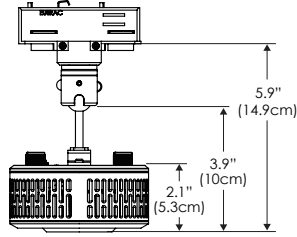

MECHANICAL FIGURES

W360X

W360X-TG

W360X-TEX

W360X-CLP

Power Supply