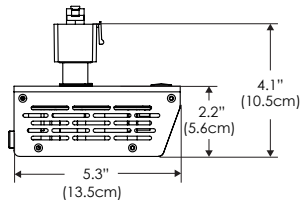

MECHANICAL FIGURES

W360X

W360X-TG

W360X-TEX

W360X-CLP

Power Supply

PHOTOMETRIC DATA

AMZ

Distance		5' [~1.5 m]	8' [~2.4 m]	12' [~3.7 m]
@4000K	fc	82	30	16
	lux	884	324	177
@6500K	fc	85	30	17
	lux	915	326	180
Beam Diameter		Ø 8.7' [2.7 m]	Ø 14.0' [4.3 m]	Ø 21.0' [6.4 m]

Beam Angle : 130°

TB

Distance		5' [~1.5 m]	8' [~2.4 m]	12' [~3.7 m]
@10000K	fc	16	8	4
	lux	174	82	48
@20000K	fc	33	15	9
	lux	358	165	92
Beam Diameter		Ø 1.5' [0.5 m]	Ø 2.5' [0.7 m]	Ø 3.7' [1.1 m]