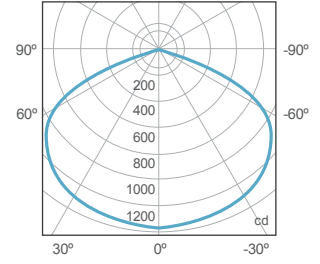

- Plant / Coral Focused Light Spectrum
- High-Intensity Point Source LED
- Low-Profile
- DMX Controllable
- Also Available with Other Optics

SPECIFICATIONS

Beam Angle	130°
Spectrum Type	AMZ : Plant Flourish & Growth TB : Coral Health & Growth
Control	Intensity (0% - 100%), CCT
LED Source	DiCon Dense Matrix LED
Power Draw	80W Max
AC Input Voltage	100 - 240V AC, 60Hz
Cooling	Fan Cooled
Operating Temperature	32 - 104°F (0 - 40°C)
Fixture Weight	1.3lb (~0.6kg)
Power Supply Weight	1.2lb (~0.5kg)

MECHANICAL FIGURES

W360X

W360X-TG

W360X-TEX

W360X-CLP

Power Supply

PHOTOMETRIC DATA

AMZ

Distance		5' [~1.5 m]	8' [~2.4 m]	12' [~3.7 m]
@4000K	fc	82	30	16
	lux	884	324	177
@6500K	fc	85	30	17
	lux	915	326	180
Beam Diameter		Ø 8.7' [2.7 m]	Ø 14.0' [4.3 m]	Ø 21.0' [6.4 m]

Beam Angle : 130°

TB

Distance		5' [~1.5 m]	8' [~2.4 m]	12' [~3.7 m]
@10000K	fc	16	8	4
	lux	174	82	48
@20000K	fc	33	15	9
	lux	358	165	92
Beam Diameter		Ø 1.5' [0.5 m]	Ø 2.5' [0.7 m]	Ø 3.7' [1.1 m]

Beam Angle : 130°