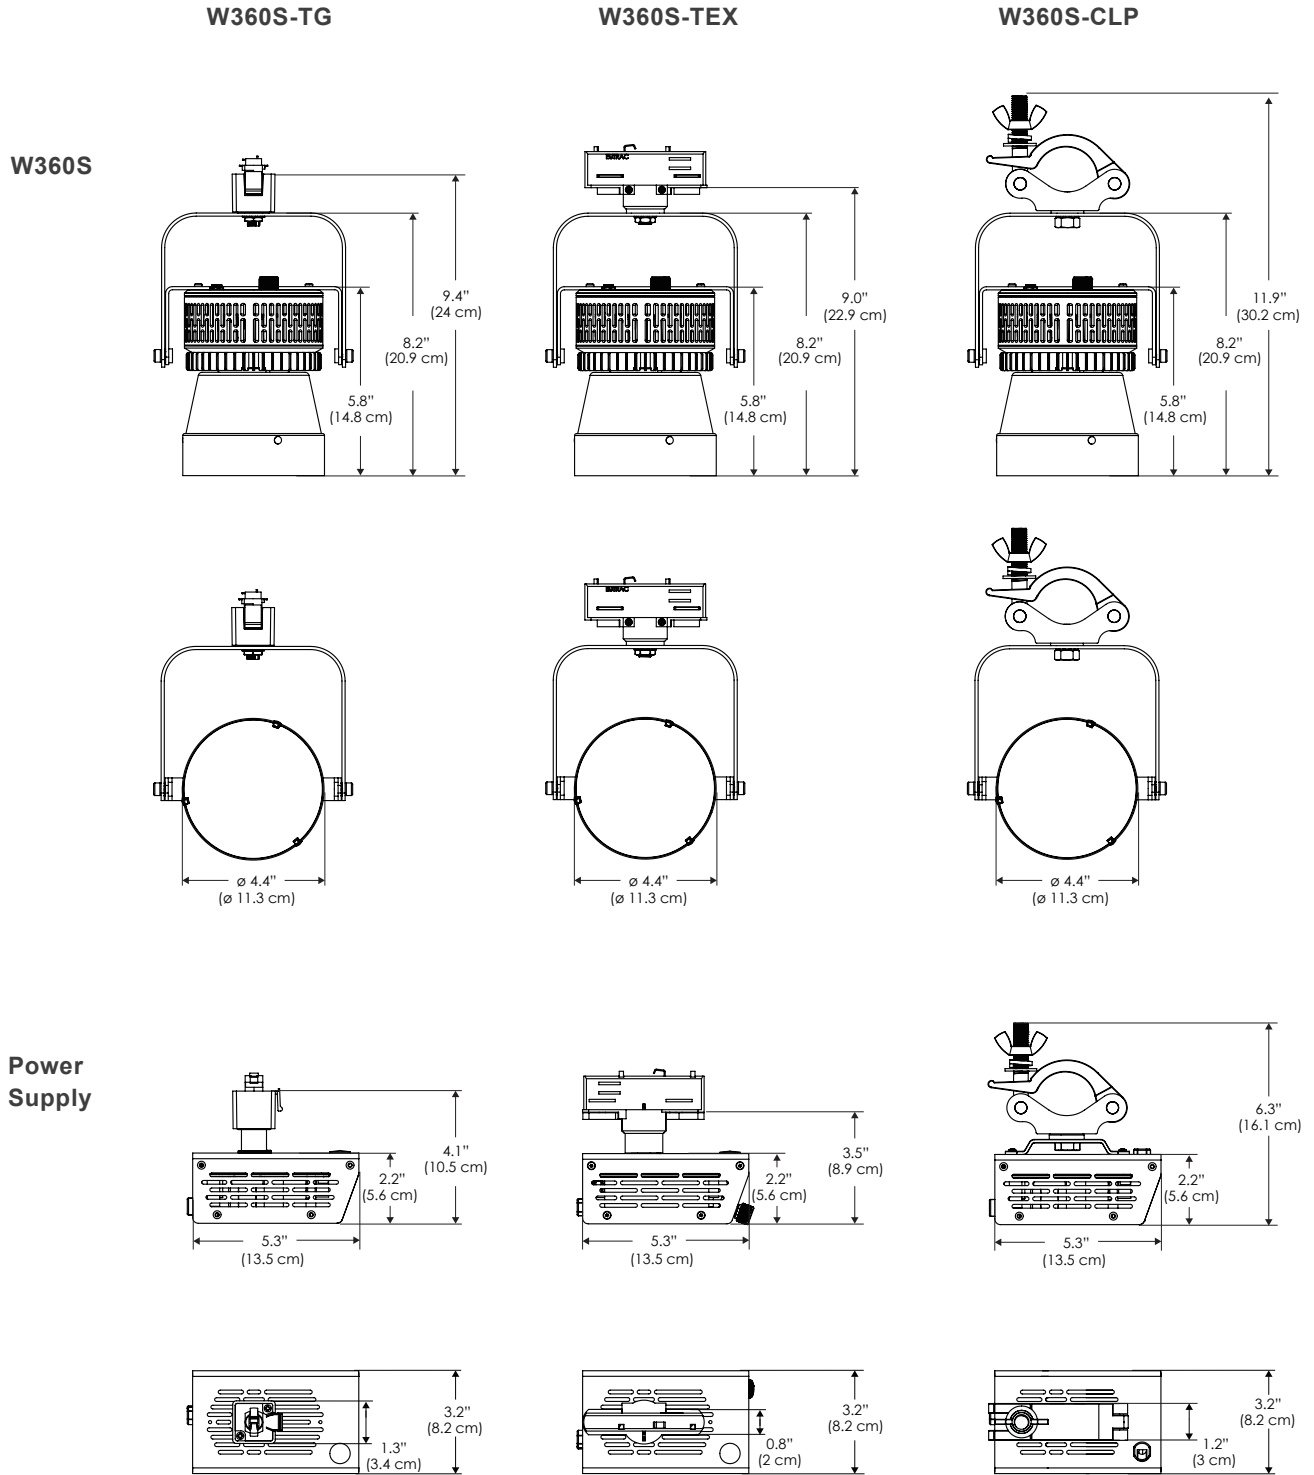

PS Power Supply
PSX Power Supply w/ DMX (only with TEX mount)

Plug/Connection

US US 120V
EU EU 220V

SPECIFICATIONS

Beam Angle	15°
Spectrum Type	AMZ : Plant Flourish & Growth TB : Coral Health & Growth
Control	Intensity (0% - 100%), CCT
LED Source	DiCon Dense Matrix LED
Power Draw	80W Max
AC Input Voltage	100 - 240V AC, 60Hz
Cooling	Fan Cooled
Operating Temperature	32 - 104°F (0 - 40°C)
Fixture Weight	1.3lb (~0.6kg)
Power Supply Weight	1.2lb (~0.5kg)

MECHANICAL FIGURES

Kessil W360 Interior Landscape / Aquascape Light

PHOTOMETRIC DATA

AMZ

Distance		5' [~1.5 m]	8' [~2.4 m]	12' [~3.7 m]
@4000K	fc	1103	346	175
	lux	11869	3722	1887
@6500K	fc	1116	350	178
	lux	12016	3768	1911
Beam Diameter		Ø 1.5' [0.5 m]	Ø 2.4' [0.7 m]	Ø 3.6' [1.1 m]

Beam Angle : 15°

TB

Distance		5' [~1.5 m]	8' [~2.4 m]	12' [~3.7 m]
@10000K	fc	310	136	62
	lux	3337	1461	672
@20000K	fc	566	248	114
	lux	6088	2665	1228
Beam Diameter		Ø 1.4' [0.4 m]	Ø 2.3' [0.7 m]	Ø 3.4' [1.0 m]