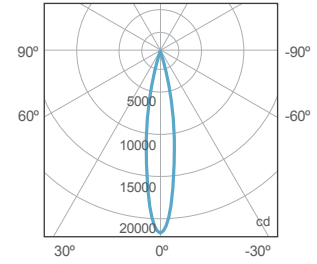

MECHANICAL FIGURES

Kessil W360 Interior Landscape / Aquascape Light

PHOTOMETRIC DATA

AMZ

Distance		5' [~1.5 m]	8' [~2.4 m]	12' [~3.7 m]
@4000K	fc	1103	346	175
	lux	11869	3722	1887
@6500K	fc	1116	350	178
	lux	12016	3768	1911
Beam Diameter		Ø 1.5' [0.5 m]	Ø 2.4' [0.7 m]	Ø 3.6' [1.1 m]

Beam Angle : 15°

TB

Distance		5' [~1.5 m]	8' [~2.4 m]	12' [~3.7 m]
@10000K	fc	310	136	62
	lux	3337	1461	672
@20000K	fc	566	248	114
	lux	6088	2665	1228
Beam Diameter		Ø 1.4' [0.4 m]	Ø 2.3' [0.7 m]	Ø 3.4' [1.0 m]

Beam Angle : 130°