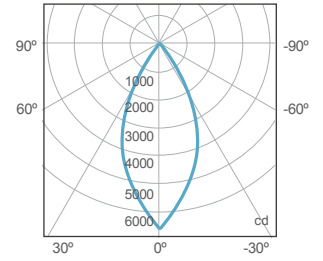

MECHANICAL FIGURES

PHOTOMETRIC DATA

AMZ

| Distance | | 5' [~1.5 m] | 8' [~3.7 m] | 12' [~3.7 m] |
|---------------|-----|-------------------|-------------------|-------------------|
| @4000K | fc | 439 | 134 | 62 |
| | lux | 4728 | 1438 | 672 |
| @6500K | fc | 445 | 135 | 63 |
| | lux | 4786 | 1456 | 680 |
| Beam Diameter | | Ø 3.8' [1.2 m] | Ø 6.1' [1.9 m] | Ø 9.1' [2.8 m] |

Beam Angle : 35°

TB

| Distance | | 5' [~1.5 m] | 8' [~2.4 m] | 12' [~3.7 m] |
|---------------|-----|-------------------|-------------------|-------------------|
| @10000K | fc | 89 | 39 | 19 |
| | lux | 953 | 418 | 199 |
| @20000K | fc | 156 | 69 | 33 |
| | lux | 1675 | 738 | 353 |
| Beam Diameter | | Ø 1.5' [0.5 m] | Ø 2.5' [0.7 m] | Ø 3.7' [1.1 m] |

Beam Angle : 35°