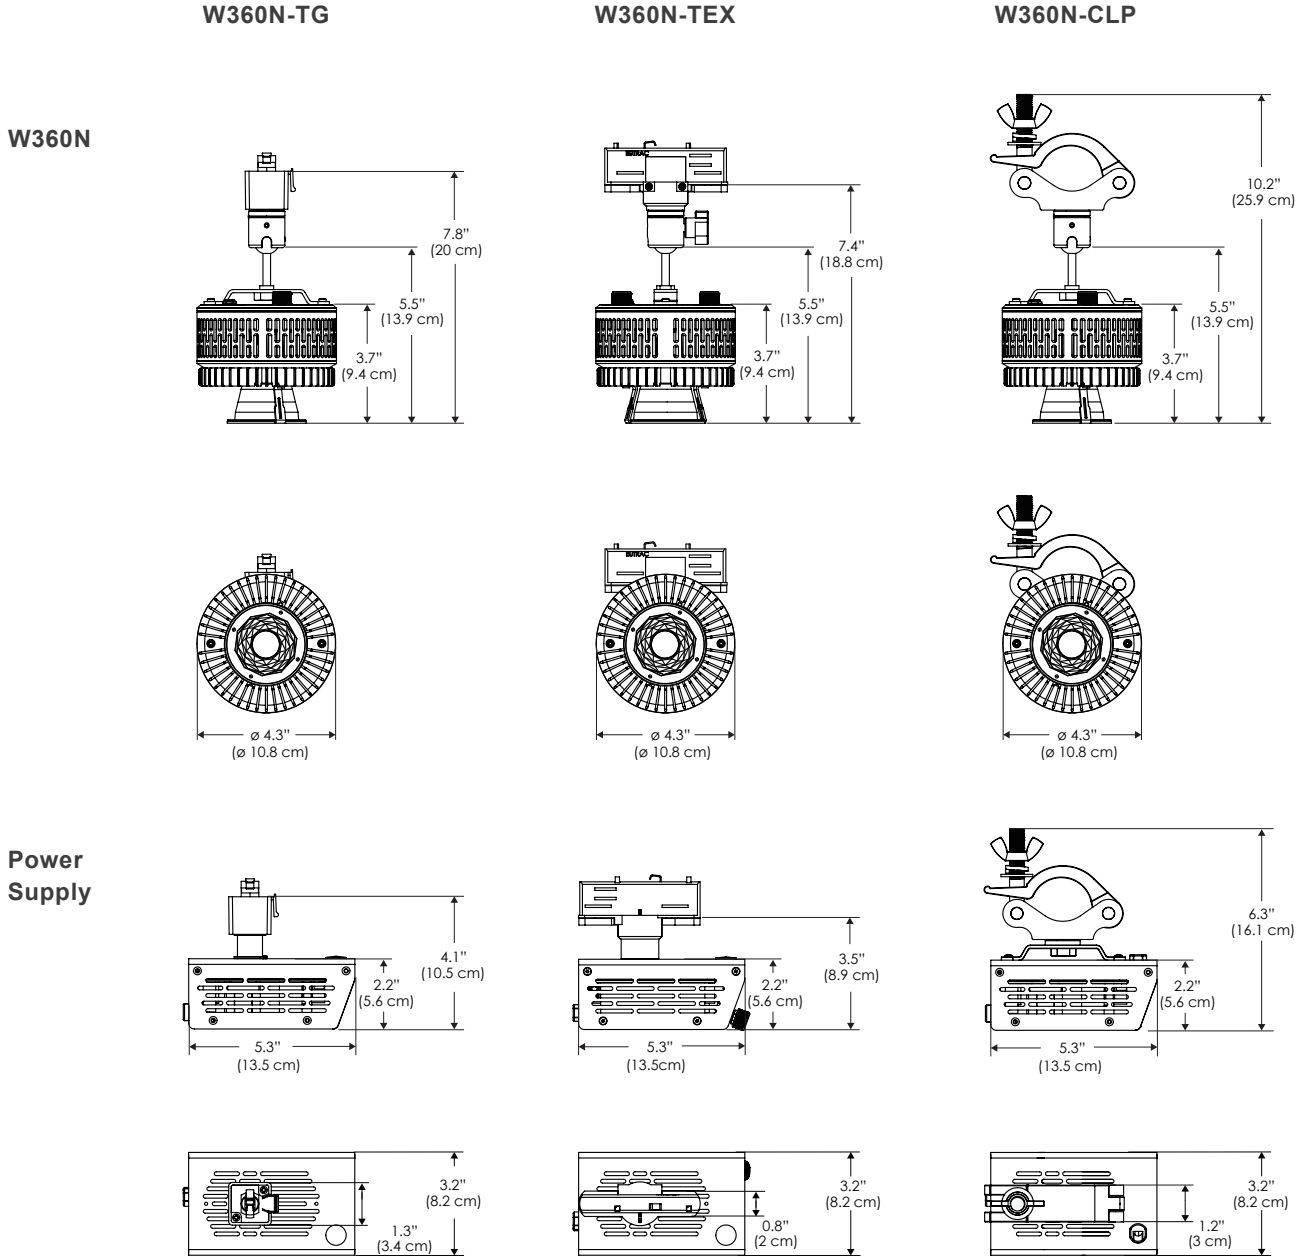

Mount

TG w/ G-type Track Adapter
TEX w/ E-type DMX Track Adapter
CLP w/ Clamp Mount

Power Supply & Control

PS Power Supply
PSX Power Supply w/ DMX (only with TEX mount)

Plug/Connection

US US 120V
EU EU 220V

- Plant / Coral Focused Light Spectrum
- High-Intensity Point Source LED
- Low-Profile
- DMX Controllable
- Also Available with Other Optics

SPECIFICATIONS

| | |
|-----------------------|---|
| Beam Angle | 35° |
| Spectrum Type | AMZ : Plant Flourish & Growth TB : Coral Health & Growth |
| Control | Intensity (0% - 100%), CCT |
| LED Source | DiCon Dense Matrix LED |
| Power Draw | 80W Max |
| AC Input Voltage | 100 - 240V AC, 60Hz |
| Cooling | Fan Cooled |
| Operating Temperature | 32 - 104°F (0 - 40°C) |
| Fixture Weight | 1.3lb (~0.6kg) |
| Power Supply Weight | 1.2lb (~0.5kg) |

MECHANICAL FIGURES

PHOTOMETRIC DATA

AMZ

| Distance | | 5' [~1.5 m] | 8' [~3.7 m] | 12' [~3.7 m] |
|---------------|-----|-------------------|-------------------|-------------------|
| @4000K | fc | 439 | 134 | 62 |
| | lux | 4728 | 1438 | 672 |
| @6500K | fc | 445 | 135 | 63 |
| | lux | 4786 | 1456 | 680 |
| Beam Diameter | | Ø 3.8' [1.2 m] | Ø 6.1' [1.9 m] | Ø 9.1' [2.8 m] |

Beam Angle : 35°

TB

| Distance | | 5' [~1.5 m] | 8' [~2.4 m] | 12' [~3.7 m] |
|---------------|-----|-------------------|-------------------|-------------------|
| @10000K | fc | 89 | 39 | 19 |
| | lux | 953 | 418 | 199 |
| @20000K | fc | 156 | 69 | 33 |
| | lux | 1675 | 738 | 353 |
| Beam Diameter | | Ø 1.5' [0.5 m] | Ø 2.5' [0.7 m] | Ø 3.7' [1.1 m] |