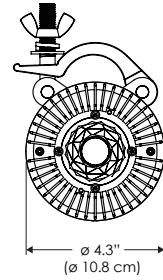

MECHANICAL FIGURES

W360B

W360B-TG

W360B-TEX

W360B-CLP

W360B

Power Supply

# PHOTOMETRIC DATA

## AMZ

Distance		5' [-1.5 m]	8' [-2.4 m]	12' [-3.7 m]
@4000K	fc	238	76	38
	lux	2560	823	410
@6500K	fc	241	77	39
	lux	2592	833	415
Beam Diameter		Ø 3.8' [1.2 m]	Ø 6.1' [1.9 m]	Ø 9.2' [2.8 m]

Beam Angle : 55°

## TB

Distance		5' [-1.5 m]	8' [-2.4 m]	12' [-3.7 m]
@10000K	fc	29	5	3
	lux	316	58	34
@20000K	fc	99	44	22
	lux	1067	475	236
Beam Diameter		Ø 4.0' [1.2 m]	Ø 6.5' [2.0 m]	Ø 9.7' [3.0 m]

Beam Angle : 55°