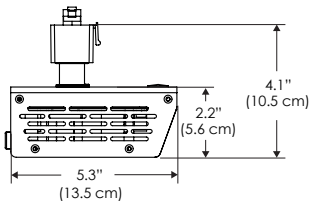

Power Supply