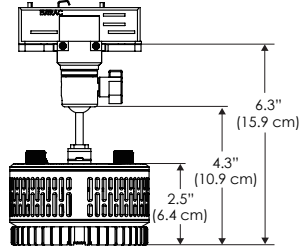

MECHANICAL FIGURES

W360B

W360B-TG

W360B-TEX

W360B-CLP

W360B