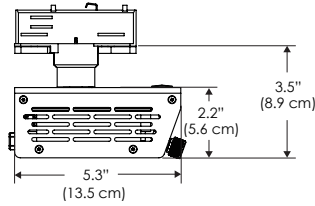

# PHOTOMETRIC DATA

## TB

Distance		5' [-1.5 m]	8' [-2.4 m]	12' [-3.7 m]
@10000K	fc	29	5	3
	lux	316	58	34
@20000K	fc	99	44	22
	lux	1067	475	236
Beam Diameter		Ø 4.0' [1.2 m]	Ø 6.5' [2.0 m]	Ø 9.7' [3.0 m]

Beam Angle : 55°