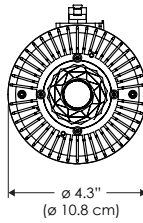

MECHANICAL FIGURES

W360B

W360B-TG

W360B-TEX

W360B-CLP

W360B

Power Supply

# PHOTOMETRIC DATA

## AMZ

Distance		5' [-1.5 m]	8' [-2.4 m]	12' [-3.7 m]
@4000K	fc	238	76	38
	lux	2560	823	410
@6500K	fc	241	77	39
	lux	2592	833	415
Beam Diameter		Ø 3.8' [1.2 m]	Ø 6.1' [1.9 m]	Ø 9.2' [2.8 m]

Beam Angle : 55°

## TB

Distance		5' [-1.5 m]	8' [-2.4 m]	12' [-3.7 m]
@10000K	fc	29	5	3
	lux	316	58	34
@20000K	fc	99	44	22
	lux	1067	475	236
Beam Diameter		Ø 4.0' [1.2 m]	Ø 6.5' [2.0 m]	Ø 9.7' [3.0 m]

Beam Angle : 55°