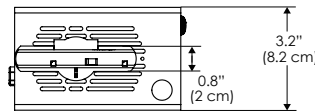

Power Supply