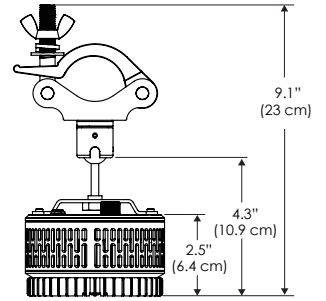

MECHANICAL FIGURES

W360B

W360B-TG

W360B-TEX

W360B-CLP

W360B