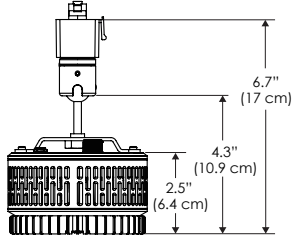

MECHANICAL FIGURES

W360B

W360B-TG

W360B-TEX

W360B-CLP

W360B