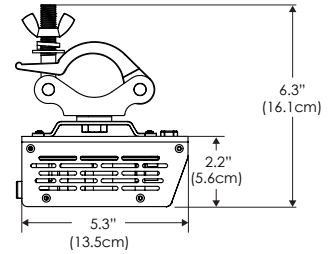

# PHOTOMETRIC DATA

## AMZ

Distance		5' [-1.5 m]	8' [-2.4 m]	12' [-3.7 m]
@4000K	fc	238	76	38
	lux	2560	823	410
@6500K	fc	241	77	39
	lux	2592	833	415
Beam Diameter		Ø 3.8' [1.2 m]	Ø 6.1' [1.9 m]	Ø 9.2' [2.8 m]

Beam Angle : 55°

## TB

Distance		5' [-1.5 m]	8' [-2.4 m]	12' [-3.7 m]
@10000K	fc	29	5	3
	lux	316	58	34
@20000K	fc	99	44	22
	lux	1067	475	236
Beam Diameter		Ø 4.0' [1.2 m]	Ø 6.5' [2.0 m]	Ø 9.7' [3.0 m]

Beam Angle : 55°