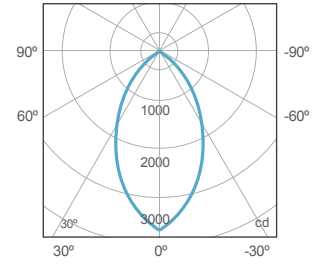

# PHOTOMETRIC DATA

## AMZ

Distance		5' [-1.5 m]	8' [-2.4 m]	12' [-3.7 m]
@4000K	fc	238	76	38
	lux	2560	823	410
@6500K	fc	241	77	39
	lux	2592	833	415
Beam Diameter		Ø 3.8' [1.2 m]	Ø 6.1' [1.9 m]	Ø 9.2' [2.8 m]

Beam Angle : 55°

## TB

Distance		5' [-1.5 m]	8' [-2.4 m]	12' [-3.7 m]
@10000K	fc	29	5	3
	lux	316	58	34
@20000K	fc	99	44	22
	lux	1067	475	236
Beam Diameter		Ø 4.0' [1.2 m]	Ø 6.5' [2.0 m]	Ø 9.7' [3.0 m]

Beam Angle : 55°