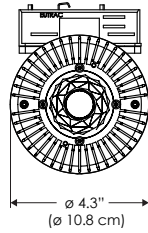

MECHANICAL FIGURES

W360B

W360B-TG

W360B-TEX

W360B-CLP

W360B

Power Supply

# PHOTOMETRIC DATA

## AMZ

Distance		5' [-1.5 m]	8' [-2.4 m]	12' [-3.7 m]
@4000K	fc	238	76	38
	lux	2560	823	410
@6500K	fc	241	77	39
	lux	2592	833	415
Beam Diameter		Ø 3.8' [1.2 m]	Ø 6.1' [1.9 m]	Ø 9.2' [2.8 m]

Beam Angle : 55°

## TB

Distance		5' [-1.5 m]	8' [-2.4 m]	12' [-3.7 m]
@10000K	fc	29	5	3
	lux	316	58	34
@20000K	fc	99	44	22
	lux	1067	475	236
Beam Diameter		Ø 4.0' [1.2 m]	Ø 6.5' [2.0 m]	Ø 9.7' [3.0 m]

Beam Angle : 55°