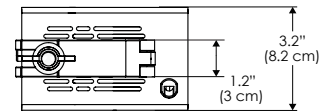

Power Supply