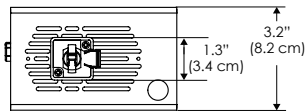

Power Supply