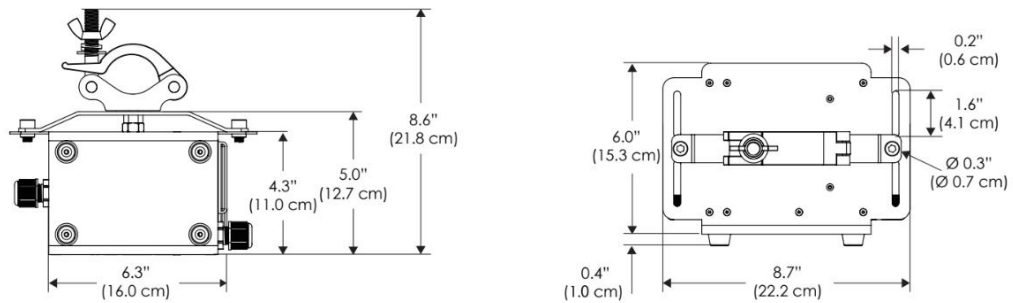

## MECHANICAL FIGURES

W2KS-CLP

W2KS-PVT

Power Supply  
-100240  
-100277

Power Supply  
-100277IP

\*All W2K models come standard with 20' DC cables and 18' AC cables.

## PHOTOMETRIC DATA