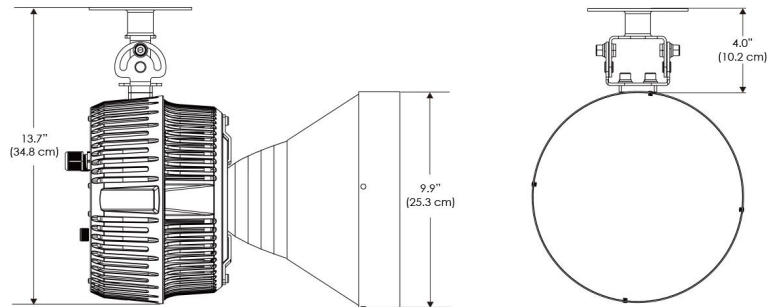

MECHANICAL FIGURES

W2KS-CLP

W2KS-PVT

Power Supply
-100277IP

*All W2K models come standard with 20' DC cables and 18' AC cables.