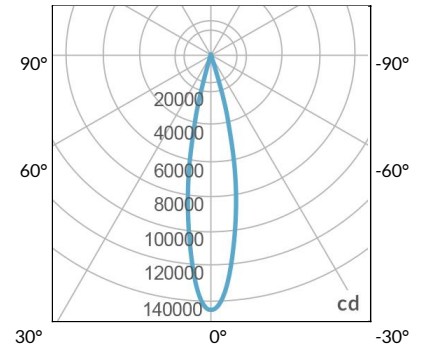

## MECHANICAL FIGURES

W2KS-CLP

W2KS-PVT

Power Supply  
-100240  
-100277

Power Supply  
-100277IP

\*All W2K models come standard with 20' DC cables and 18' AC cables.

## PHOTOMETRIC DATA

### AMZ

Distance		10' (~3.0 m)	15' (~4.6 m)	20' (~6.1 m)
@4000K	fc	1386	708	375
	lux	14910	7621	4032
@6500K	fc	1409	720	381
	lux	15158	7748	4098
Beam Diameter		Ø 3.5' (1.1m)	Ø 5.3' (1.6m)	Ø 7.0' (2.1m)

### TLB

Distance		10' (~3.0 m)	15' (~4.6 m)	20' (~6.1 m)
@8000K	fc	937	485	262
	lux	10084	5220	2818
@14000K	fc	2970	681	367
	lux	31965	7320	3947
Beam Diameter		Ø 2.3' (0.7m)	Ø 5.2' (1.6m)	Ø 7.0' (2.1m)