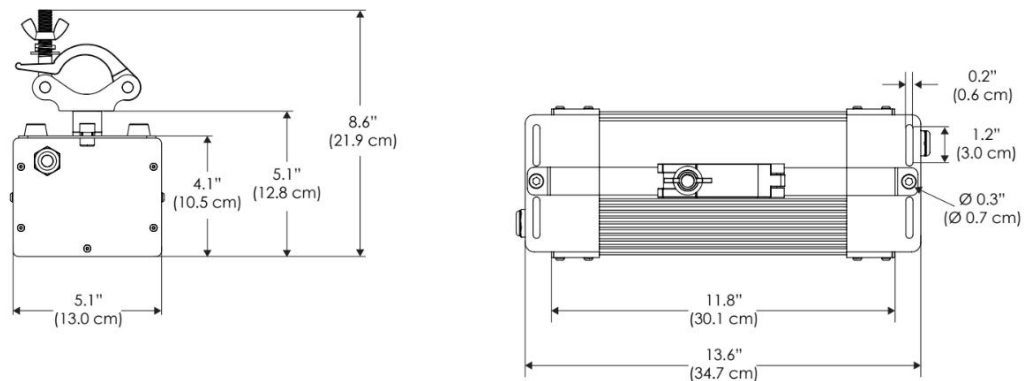

## MECHANICAL FIGURES

W2KS-CLP

W2KS-PVT

Power Supply  
-100240  
-100277

Power Supply  
-100277IP

\*All W2K models come standard with 20' DC cables and 18' AC cables.

## PHOTOMETRIC DATA

### AMZ

Distance		10' (~3.0 m)	15' (~4.6 m)	20' (~6.1 m)
@4000K	fc	1386	708	375
	lux	14910	7621	4032
@6500K	fc	1409	720	381
	lux	15158	7748	4098
Beam Diameter		Ø 3.5' (1.1m)	Ø 5.3' (1.6m)	Ø 7.0' (2.1m)