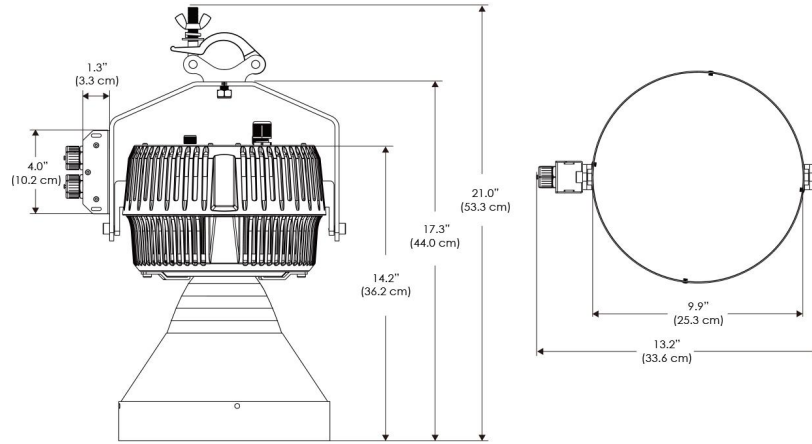

MECHANICAL FIGURES

W2KS-CLP

W2KS-PVT