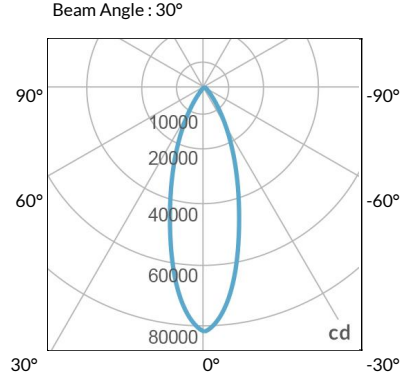

MECHANICAL FIGURES

W2KN-CLP

W2KN-PVT

**Power Supply
-100240
-100277**

**Power Supply
-100277IP**

*All W2K models come standard with 20' DC cables and 18' AC cables.

PHOTOMETRIC DATA

AMZ

Distance		5' (~1.5 m)	8' (~2.5 m)	12' (~3.7 m)
@4000K	fc	4099	1776	803
	lux	44116	19117	8636
@6500K	fc	4167	1806	816
	lux	44849	19434	8780
Beam Diameter		Ø 2.4' (0.7m)	Ø 3.8' (1.2m)	Ø 5.7' (1.7m)

TLB

Distance		5' (~1.5 m)	8' (~2.5 m)	12' (~3.7 m)
@8000K	fc	2289	1036	448
	lux	24630	11146	4818
@14000K	fc	3276	1490	636
	lux	35261	16030	6838
Beam Diameter		Ø 2.4' (0.7m)	Ø 3.9' (1.2m)	Ø 5.7' (1.8m)