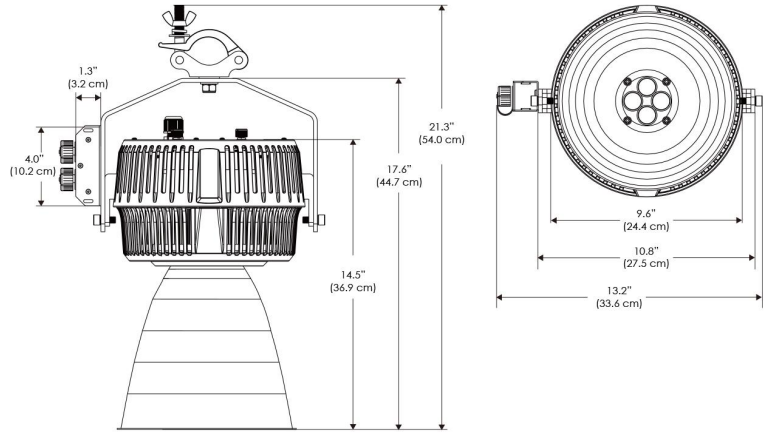

PSX DMX

AC Input Voltage

100240 100-240 AC
100277 100-277 AC
100277IP 100-277 IP67 PSU

Plug

US Type B
EU Type C
UK Type G
AU Type I

SPECIFICATIONS

Beam Angle	30°
Spectrum Type	AMZ : Plant Flourish & Growth
	TLB : Coral Health & Growth
Control	Intensity (0% - 100%), CCT
LED Source	DiCon Dense Matrix LED
AC Power Draw	AMZ : 720W
	TLB : 800W
AC Input Voltage	100 - 277V AC, 60Hz
Cooling	Fan Cooled
Operating Temperature	32 - 104°F (0 - 40°C)
Fixture Weight	9.5lb (4.3kg)
Power Supply Weight	100 - 240V : 7.5lb (3.4kg)
	100 - 277V : 7.5lb (3.4kg)
	100 - 277V IP67 : 14.1lb (6.4kg)

MECHANICAL FIGURES

W2KN-CLP

W2KN-PVT

**Power Supply
-100240
-100277**

**Power Supply
-100277IP**

*All W2K models come standard with 20' DC cables and 18' AC cables.

PHOTOMETRIC DATA

AMZ

Distance		5' (~1.5 m)	8' (~2.5 m)	12' (~3.7 m)
@4000K	fc	4099	1776	803
	lux	44116	19117	8636
@6500K	fc	4167	1806	816
	lux	44849	19434	8780
Beam Diameter		Ø 2.4' (0.7m)	Ø 3.8' (1.2m)	Ø 5.7' (1.7m)

TLB

Distance		5' (~1.5 m)	8' (~2.5 m)	12' (~3.7 m)
@8000K	fc	2289	1036	448
	lux	24630	11146	4818
@14000K	fc	3276	1490	636
	lux	35261	16030	6838
Beam Diameter		Ø 2.4' (0.7m)	Ø 3.9' (1.2m)	Ø 5.7' (1.8m)