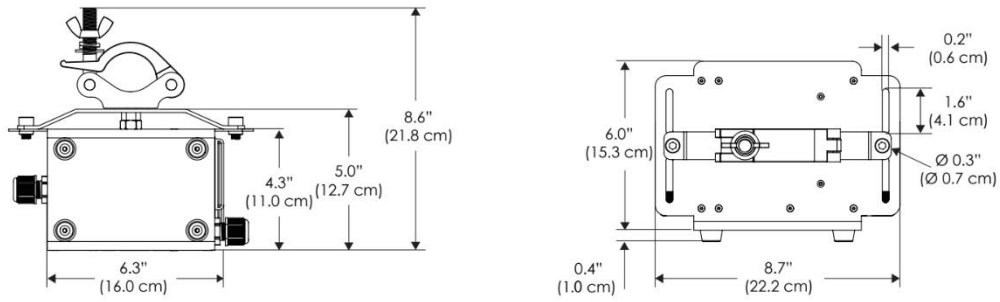

PSX DMX

AC Input Voltage

100240 100-240 AC
100277 100-277 AC
100277IP 100-277 IP67 PSU

Plug

US Type B
EU Type C
UK Type G
AU Type I

SPECIFICATIONS

Beam Angle	30°
Spectrum Type	AMZ : Plant Flourish & Growth
	TLB : Coral Health & Growth
Control	Intensity (0% - 100%), CCT
LED Source	DiCon Dense Matrix LED
AC Power Draw	AMZ : 720W
	TLB : 800W
AC Input Voltage	100 - 277V AC, 60Hz
Cooling	Fan Cooled
Operating Temperature	32 - 104°F (0 - 40°C)
Fixture Weight	9.5lb (4.3kg)
Power Supply Weight	100 - 240V : 7.5lb (3.4kg)
	100 - 277V : 7.5lb (3.4kg)
	100 - 277V IP67 : 14.1lb (6.4kg)

MECHANICAL FIGURES

W2KN-CLP

W2KN-PVT

**Power Supply
-100240
-100277**

**Power Supply
-100277IP**

*All W2K models come standard with 20' DC cables and 18' AC cables.

PHOTOMETRIC DATA

AMZ

Distance		5' (~1.5 m)	8' (~2.5 m)	12' (~3.7 m)
@4000K	fc	4099	1776	803
	lux	44116	19117	8636
@6500K	fc	4167	1806	816
	lux	44849	19434	8780
Beam Diameter		Ø 2.4' (0.7m)	Ø 3.8' (1.2m)	Ø 5.7' (1.7m)

TLB

Distance		5' (~1.5 m)	8' (~2.5 m)	12' (~3.7 m)
@8000K	fc	2289	1036	448
	lux	24630	11146	4818
@14000K	fc	3276	1490	636
	lux	35261	16030	6838
Beam Diameter		Ø 2.4' (0.7m)	Ø 3.9' (1.2m)	Ø 5.7' (1.8m)