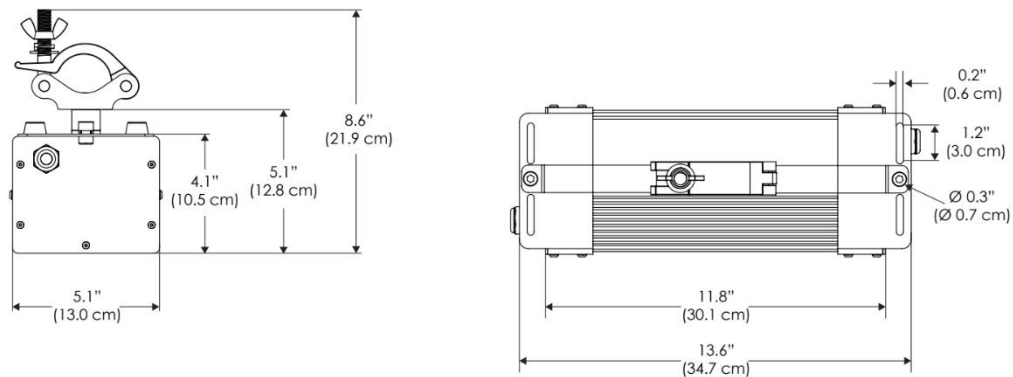

PSX DMX

AC Input Voltage

100240 100-240 AC
100277 100-277 AC
100277IP 100-277 IP67 PSU

Plug

US Type B
EU Type C
UK Type G
AU Type I

SPECIFICATIONS

Beam Angle	30°
Spectrum Type	AMZ : Plant Flourish & Growth
	TLB : Coral Health & Growth
Control	Intensity (0% - 100%), CCT
LED Source	DiCon Dense Matrix LED
AC Power Draw	AMZ : 720W
	TLB : 800W
AC Input Voltage	100 - 277V AC, 60Hz
Cooling	Fan Cooled
Operating Temperature	32 - 104°F (0 - 40°C)
Fixture Weight	9.5lb (4.3kg)
Power Supply Weight	100 - 240V : 7.5lb (3.4kg)
	100 - 277V : 7.5lb (3.4kg)
	100 - 277V IP67 : 14.1lb (6.4kg)

MECHANICAL FIGURES

W2KN-CLP

W2KN-PVT

**Power Supply
-100240
-100277**

**Power Supply
-100277IP**

*All W2K models come standard with 20' DC cables and 18' AC cables.

PHOTOMETRIC DATA

AMZ

Distance		5' (~1.5 m)	8' (~2.5 m)	12' (~3.7 m)
@4000K	fc	4099	1776	803
	lux	44116	19117	8636
@6500K	fc	4167	1806	816
	lux	44849	19434	8780
Beam Diameter		Ø 2.4' (0.7m)	Ø 3.8' (1.2m)	Ø 5.7' (1.7m)

TLB

Distance		5' (~1.5 m)	8' (~2.5 m)	12' (~3.7 m)
@8000K	fc	2289	1036	448
	lux	24630	11146	4818
@14000K	fc	3276	1490	636
	lux	35261	16030	6838
Beam Diameter		Ø 2.4' (0.7m)	Ø 3.9' (1.2m)	Ø 5.7' (1.8m)