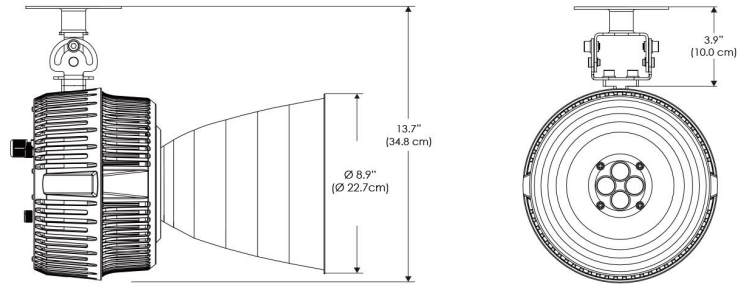

PSX DMX

AC Input Voltage

100240 100-240 AC
100277 100-277 AC
100277IP 100-277 IP67 PSU

Plug

US Type B
EU Type C
UK Type G
AU Type I

SPECIFICATIONS

Beam Angle	30°
Spectrum Type	AMZ : Plant Flourish & Growth
	TLB : Coral Health & Growth
Control	Intensity (0% - 100%), CCT
LED Source	DiCon Dense Matrix LED
AC Power Draw	AMZ : 720W
	TLB : 800W
AC Input Voltage	100 - 277V AC, 60Hz
Cooling	Fan Cooled
Operating Temperature	32 - 104°F (0 - 40°C)
Fixture Weight	9.5lb (4.3kg)
Power Supply Weight	100 - 240V : 7.5lb (3.4kg)
	100 - 277V : 7.5lb (3.4kg)
	100 - 277V IP67 : 14.1lb (6.4kg)

MECHANICAL FIGURES

W2KN-CLP

W2KN-PVT

**Power Supply
-100240
-100277**

**Power Supply
-100277IP**

*All W2K models come standard with 20' DC cables and 18' AC cables.

PHOTOMETRIC DATA

AMZ

Distance		5' (~1.5 m)	8' (~2.5 m)	12' (~3.7 m)
@4000K	fc	4099	1776	803
	lux	44116	19117	8636
@6500K	fc	4167	1806	816
	lux	44849	19434	8780
Beam Diameter		Ø 2.4' (0.7m)	Ø 3.8' (1.2m)	Ø 5.7' (1.7m)

TLB

Distance		5' (~1.5 m)	8' (~2.5 m)	12' (~3.7 m)
@8000K	fc	2289	1036	448
	lux	24630	11146	4818
@14000K	fc	3276	1490	636
	lux	35261	16030	6838
Beam Diameter		Ø 2.4' (0.7m)	Ø 3.9' (1.2m)	Ø 5.7' (1.8m)