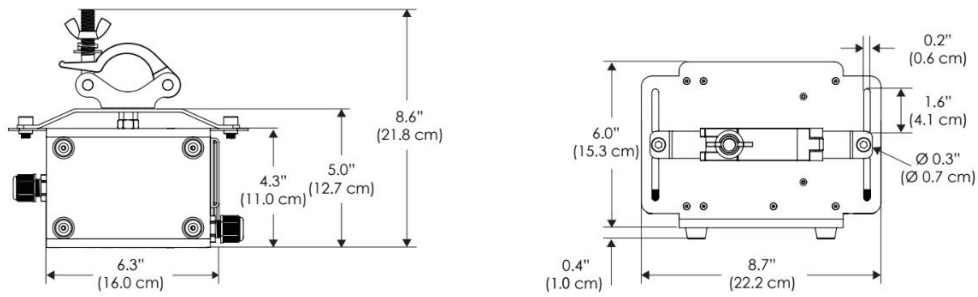

- Plant / Coral Focused Light Spectrum
- High-Intensity Point Source LED
- Low-Profile
- DMX Controllable
- Also Available with Other Optics

SPECIFICATIONS

Beam Angle	50°
Spectrum Type	AMZ : Plant Flourish & Growth
	TLB : Coral Health & Growth
Control	Intensity (0% - 100%), CCT
LED Source	DiCon Dense Matrix LED
AC Power Draw	AMZ : 720W
	TLB : 800W
AC Input Voltage	100 - 277V AC, 60Hz
Cooling	Fan Cooled
Operating Temperature	32 - 104°F (0 - 40°C)
Fixture Weight	9.3lb (4.2kg)
Power Supply Weight	100 - 240V : 7.5lb (3.4kg)
	100 - 277V : 7.5lb (3.4kg)
	100 - 277V IP67 : 14.1lb (6.4kg)

MECHANICAL FIGURES

W2KB-CLP

W2KB-PVT

Power Supply
-100240
-100277

Power Supply
-100277IP

*All W2K models come standard with 20' DC cables and 18' AC cables.

PHOTOMETRIC DATA

AMZ

Distance		3' (~1.0 m)	5' (~1.5 m)	10' (~3.0 m)
@4000K	fc	4208	1457	375
	lux	45295	15673	4035
@6500K	fc	4278	1481	382
	lux	46047	15933	4102
Beam Diameter		Ø 2.4' (0.7m)	Ø 4.1' (1.2m)	Ø 8.1' (2.5m)

Beam Angle : 50°

TLB

Distance		3' (~1.0 m)	5' (~1.5 m)	10' (~3.0 m)
@8000K	fc	2285	791	201
	lux	24592	8509	2153
@14000K	fc	3253	1126	282
	lux	35015	12116	3035
Beam Diameter		Ø 2.4' (0.7m)	Ø 4.1' (1.2m)	Ø 8.2' (2.5m)

Beam Angle : 50°