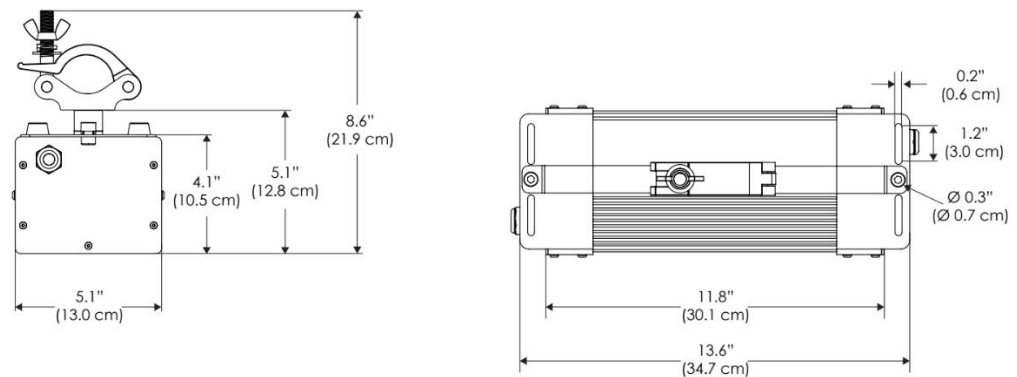

- Plant / Coral Focused Light Spectrum
- High-Intensity Point Source LED
- Low-Profile
- DMX Controllable
- Also Available with Other Optics

SPECIFICATIONS

Beam Angle	50°
Spectrum Type	AMZ : Plant Flourish & Growth
	TLB : Coral Health & Growth
Control	Intensity (0% - 100%), CCT
LED Source	DiCon Dense Matrix LED
AC Power Draw	AMZ : 720W
	TLB : 800W
AC Input Voltage	100 - 277V AC, 60Hz
Cooling	Fan Cooled
Operating Temperature	32 - 104°F (0 - 40°C)
Fixture Weight	9.3lb (4.2kg)
Power Supply Weight	100 - 240V : 7.5lb (3.4kg)
	100 - 277V : 7.5lb (3.4kg)
	100 - 277V IP67 : 14.1lb (6.4kg)

MECHANICAL FIGURES

W2KB-CLP

W2KB-PVT

Power Supply
-100240
-100277

Power Supply
-100277IP

*All W2K models come standard with 20' DC cables and 18' AC cables.

PHOTOMETRIC DATA

AMZ

Distance		3' (~1.0 m)	5' (~1.5 m)	10' (~3.0 m)
@4000K	fc	4208	1457	375
	lux	45295	15673	4035
@6500K	fc	4278	1481	382
	lux	46047	15933	4102
Beam Diameter		Ø 2.4' (0.7m)	Ø 4.1' (1.2m)	Ø 8.1' (2.5m)

Beam Angle : 50°

TLB

Distance		3' (~1.0 m)	5' (~1.5 m)	10' (~3.0 m)
@8000K	fc	2285	791	201
	lux	24592	8509	2153
@14000K	fc	3253	1126	282
	lux	35015	12116	3035
Beam Diameter		Ø 2.4' (0.7m)	Ø 4.1' (1.2m)	Ø 8.2' (2.5m)

Beam Angle : 50°