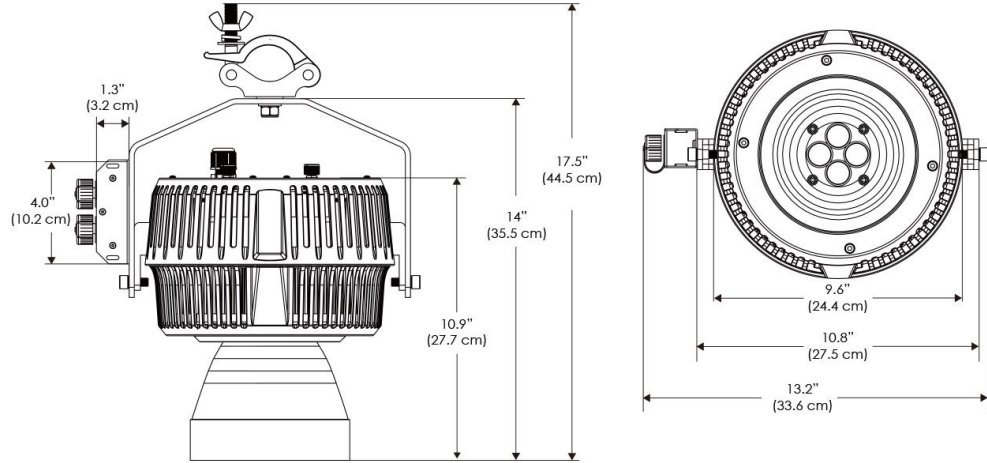

- Plant / Coral Focused Light Spectrum
- High-Intensity Point Source LED
- Low-Profile
- DMX Controllable
- Also Available with Other Optics

SPECIFICATIONS

Beam Angle	50°
Spectrum Type	AMZ : Plant Flourish & Growth
	TLB : Coral Health & Growth
Control	Intensity (0% - 100%), CCT
LED Source	DiCon Dense Matrix LED
AC Power Draw	AMZ : 720W
	TLB : 800W
AC Input Voltage	100 - 277V AC, 60Hz
Cooling	Fan Cooled
Operating Temperature	32 - 104°F (0 - 40°C)
Fixture Weight	9.3lb (4.2kg)
Power Supply Weight	100 - 240V : 7.5lb (3.4kg)
	100 - 277V : 7.5lb (3.4kg)
	100 - 277V IP67 : 14.1lb (6.4kg)

MECHANICAL FIGURES

W2KB-CLP

W2KB-PVT

Power Supply
-100240
-100277

Power Supply
-100277IP

*All W2K models come standard with 20' DC cables and 18' AC cables.

PHOTOMETRIC DATA

AMZ

Distance		3' (~1.0 m)	5' (~1.5 m)	10' (~3.0 m)
@4000K	fc	4208	1457	375
	lux	45295	15673	4035
@6500K	fc	4278	1481	382
	lux	46047	15933	4102
Beam Diameter		Ø 2.4' (0.7m)	Ø 4.1' (1.2m)	Ø 8.1' (2.5m)

Beam Angle : 50°

TLB

Distance		3' (~1.0 m)	5' (~1.5 m)	10' (~3.0 m)
@8000K	fc	2285	791	201
	lux	24592	8509	2153
@14000K	fc	3253	1126	282
	lux	35015	12116	3035
Beam Diameter		Ø 2.4' (0.7m)	Ø 4.1' (1.2m)	Ø 8.2' (2.5m)

Beam Angle : 50°