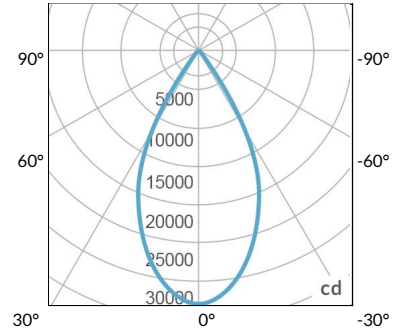

- Plant / Coral Focused Light Spectrum
- High-Intensity Point Source LED
- Low-Profile
- DMX Controllable
- Also Available with Other Optics

SPECIFICATIONS

Beam Angle	50°
Spectrum Type	AMZ : Plant Flourish & Growth
	TLB : Coral Health & Growth
Control	Intensity (0% - 100%), CCT
LED Source	DiCon Dense Matrix LED
AC Power Draw	AMZ : 720W
	TLB : 800W
AC Input Voltage	100 - 277V AC, 60Hz
Cooling	Fan Cooled
Operating Temperature	32 - 104°F (0 - 40°C)
Fixture Weight	9.3lb (4.2kg)
Power Supply Weight	100 - 240V : 7.5lb (3.4kg)
	100 - 277V : 7.5lb (3.4kg)
	100 - 277V IP67 : 14.1lb (6.4kg)

MECHANICAL FIGURES

W2KB-CLP

W2KB-PVT

Power Supply
-100240
-100277

Power Supply
-100277IP

*All W2K models come standard with 20' DC cables and 18' AC cables.

PHOTOMETRIC DATA

AMZ

Distance		3' (~1.0 m)	5' (~1.5 m)	10' (~3.0 m)
@4000K	fc	4208	1457	375
	lux	45295	15673	4035
@6500K	fc	4278	1481	382
	lux	46047	15933	4102
Beam Diameter		Ø 2.4' (0.7m)	Ø 4.1' (1.2m)	Ø 8.1' (2.5m)

Beam Angle : 50°

TLB

Distance		3' (~1.0 m)	5' (~1.5 m)	10' (~3.0 m)
@8000K	fc	2285	791	201
	lux	24592	8509	2153
@14000K	fc	3253	1126	282
	lux	35015	12116	3035
Beam Diameter		Ø 2.4' (0.7m)	Ø 4.1' (1.2m)	Ø 8.2' (2.5m)

Beam Angle : 50°