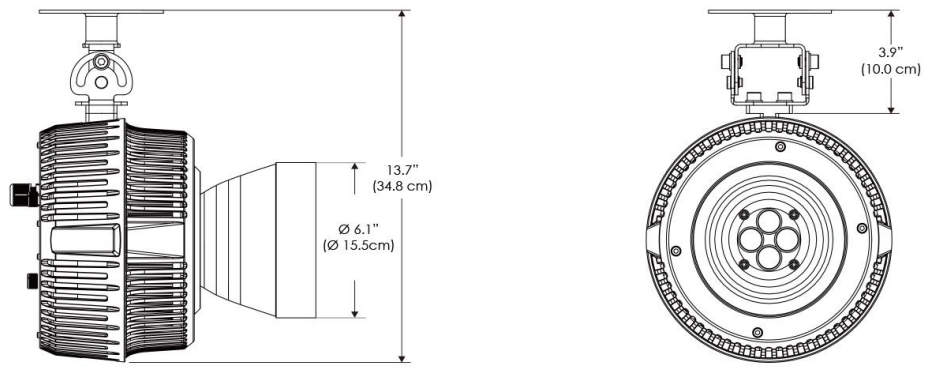

- Plant / Coral Focused Light Spectrum
- High-Intensity Point Source LED
- Low-Profile
- DMX Controllable
- Also Available with Other Optics

SPECIFICATIONS

Beam Angle	50°
Spectrum Type	AMZ : Plant Flourish & Growth
	TLB : Coral Health & Growth
Control	Intensity (0% - 100%), CCT
LED Source	DiCon Dense Matrix LED
AC Power Draw	AMZ : 720W
	TLB : 800W
AC Input Voltage	100 - 277V AC, 60Hz
Cooling	Fan Cooled
Operating Temperature	32 - 104°F (0 - 40°C)
Fixture Weight	9.3lb (4.2kg)
Power Supply Weight	100 - 240V : 7.5lb (3.4kg)
	100 - 277V : 7.5lb (3.4kg)
	100 - 277V IP67 : 14.1lb (6.4kg)

MECHANICAL FIGURES

W2KB-CLP

W2KB-PVT

Power Supply
-100240
-100277

Power Supply
-100277IP

*All W2K models come standard with 20' DC cables and 18' AC cables.

PHOTOMETRIC DATA

AMZ

Distance		3' (~1.0 m)	5' (~1.5 m)	10' (~3.0 m)
@4000K	fc	4208	1457	375
	lux	45295	15673	4035
@6500K	fc	4278	1481	382
	lux	46047	15933	4102
Beam Diameter		Ø 2.4' (0.7m)	Ø 4.1' (1.2m)	Ø 8.1' (2.5m)

Beam Angle : 50°

TLB

Distance		3' (~1.0 m)	5' (~1.5 m)	10' (~3.0 m)
@8000K	fc	2285	791	201
	lux	24592	8509	2153
@14000K	fc	3253	1126	282
	lux	35015	12116	3035
Beam Diameter		Ø 2.4' (0.7m)	Ø 4.1' (1.2m)	Ø 8.2' (2.5m)

Beam Angle : 50°