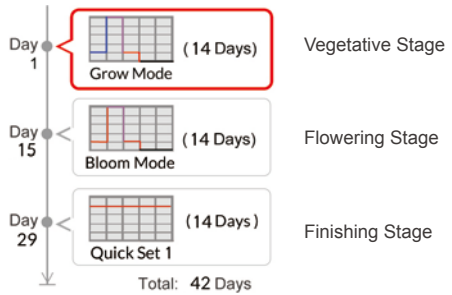

Accessories (Optional)