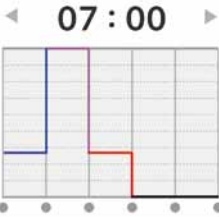

## Quick Set

- Create daily schedule by altering light intensity, spectrums, and duration
- Control critical day length → promote flowering → increase yield.