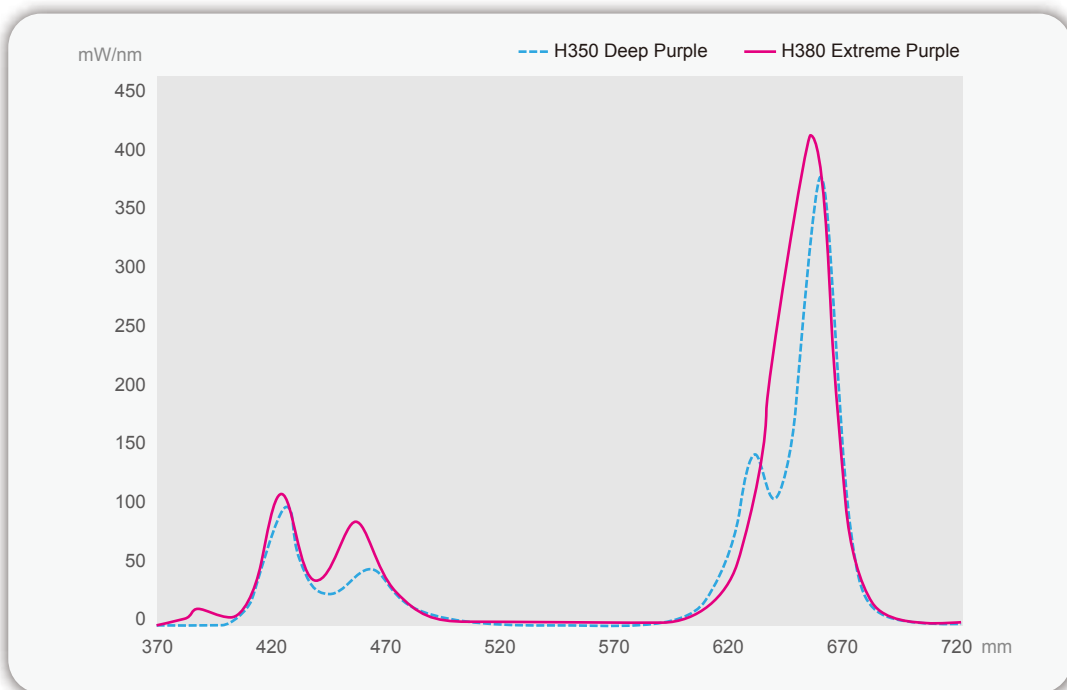

Vegetation Phase Spectral Data

H350 Deep Purple	H380 Extreme Purple	Power Increase
15,000 mW	19,300 mW	28.70%

Bloom Phase Spectral Data

H350 Magenta	H380 Extreme Magenta	Power Increase
14,000 mW	17,800 mW	27.10%