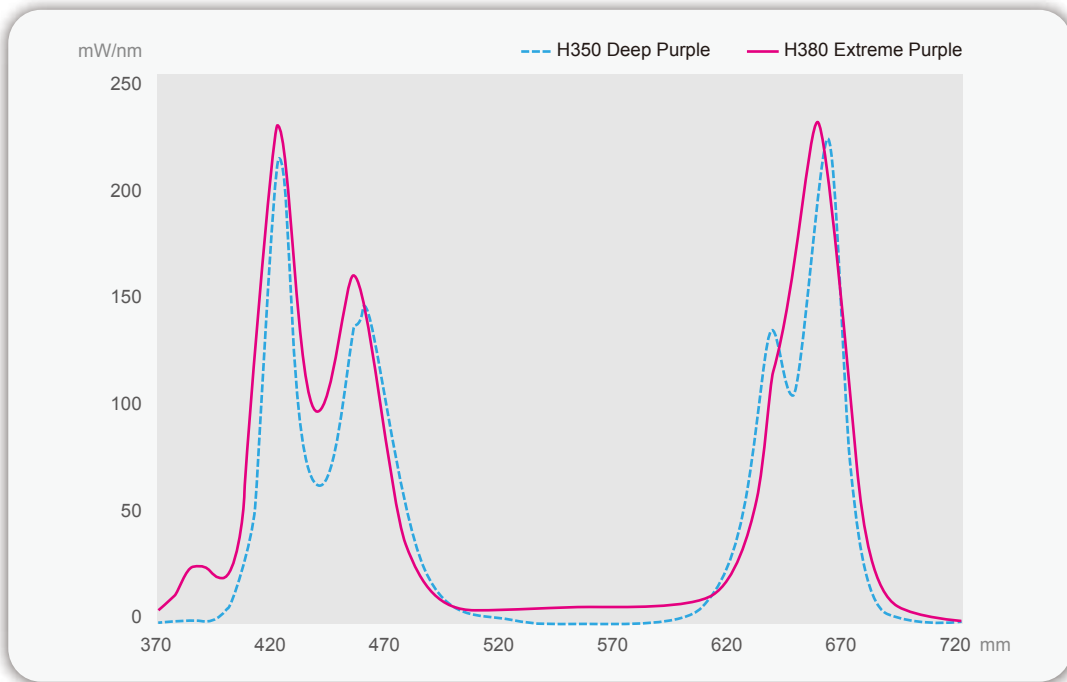

Vegetation Phase Spectral Data

H350 Deep Purple	H380 Extreme Purple	Power Increase
15,000 mW	19,300 mW	28.70%

Bloom Phase Spectral Data

H350 Magenta	H380 Extreme Magenta	Power Increase
14,000 mW	17,800 mW	27.10%